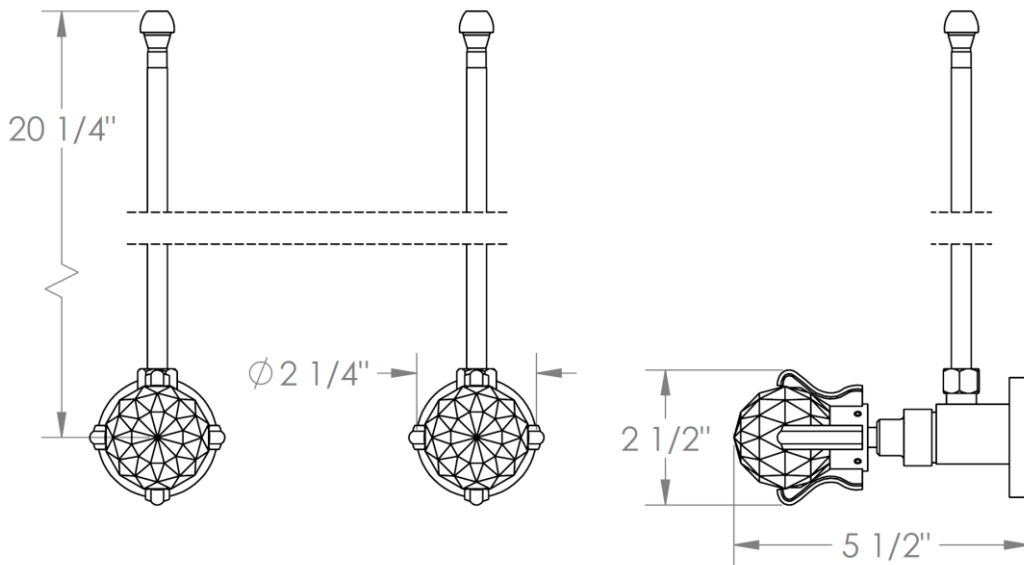

201-MAS2-R2

Lavatory Angle Stop Kit

1/2" IPS x 3/8" OD Compression

WATERMARK DESIGNS 1/29/2019

350 Dewitt Ave Brooklyn NY 11207 USA T 718 257 2800 F 718 257 2144 info@watermark-designs.com