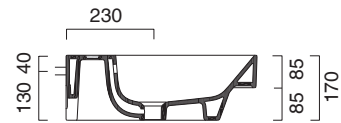

CE EN 14688 - CL20