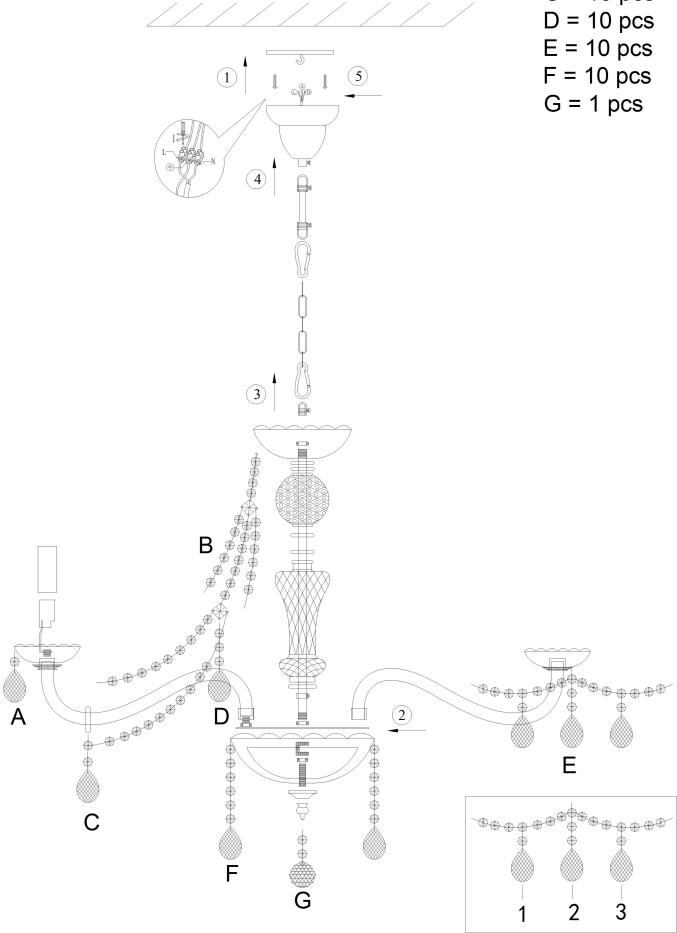

Instruction

Collection: DIAMANT CRYSTAL

Series: BEATRIX

Model: DIA019-10-G

Ceiling

- A = 50 pcs
- B = 10 pcs
- C = 10 pcs
- D = 10 pcs
- E = 10 pcs
- F = 10 pcs
- G = 1 pcs

10 x E14 (60W)

MAYTONI
DECORATIVE LIGHTING