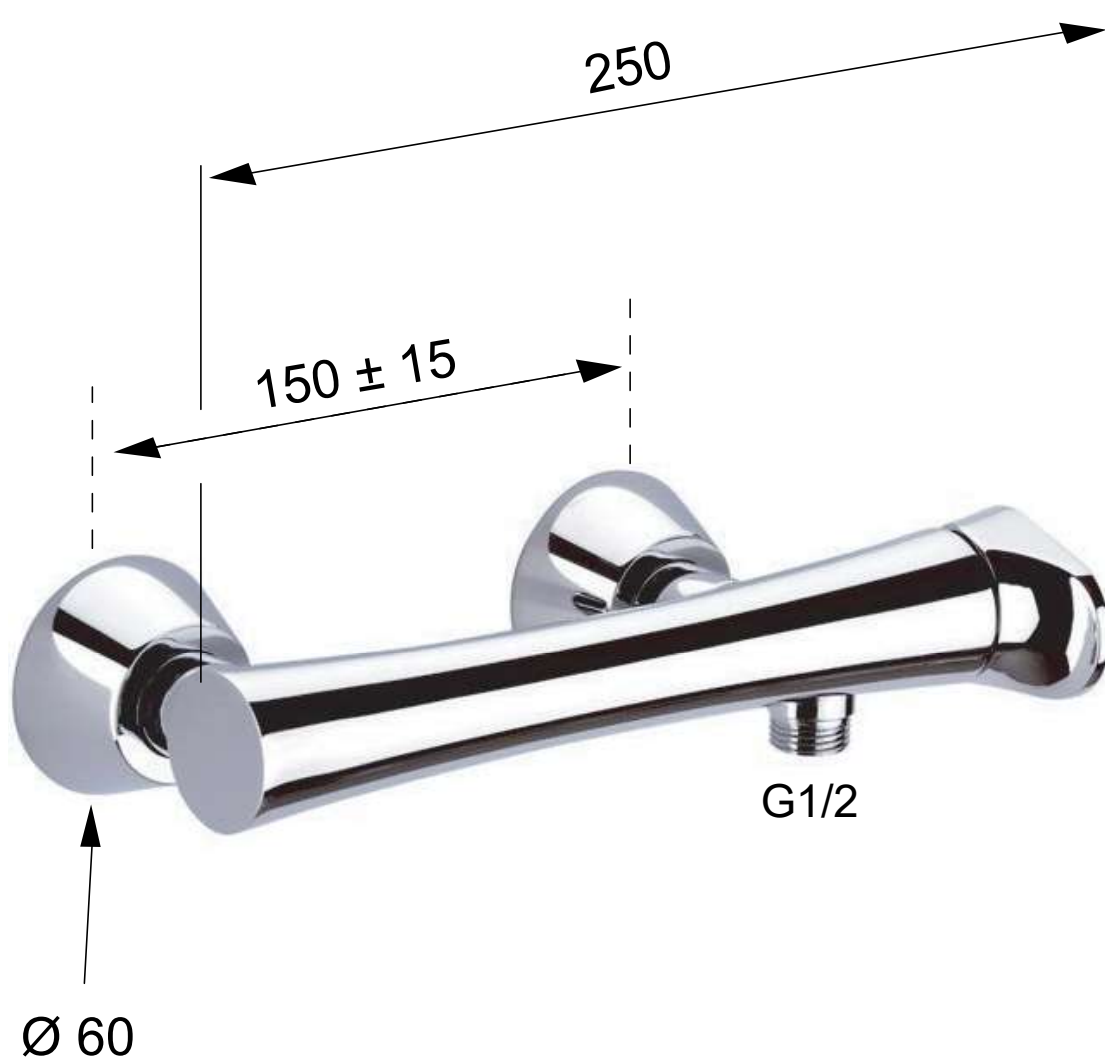

**DANIEL**

SCHEDA TECNICA TECHNICAL FEATURES

ART. COD.

**DV611**

**MATERIALI / MATERIALS**

OTTONE CROMATO / CHROME PLATED BRASS

**CROMATURA / CHROME PLATING**

UNI EN 248