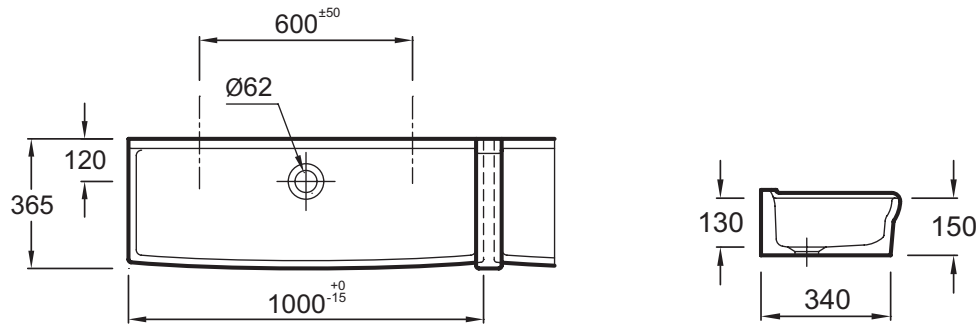

**EN290**

**Collection:** DUO

**Finish\*:**

00 - White

**Main features:**

**Features**

- DIMENSIONS: 100 x 36 cm
- MATERIAL: Ceramic
- TAP DRILLING: No tap holes
- Ceramic wall washbasin
- WEIGHT: 26.5 kg
- INSTALLATION TYPE: Not self-supporting, requires wall brackets (not supplied)
- INSTALLATION: STANDARD

**Technical drawing**

Product Specification: Washbasin. EN290. Collection: DUO. DIMENSIONS: 100 x 36 cm. WEIGHT: 26.5 kg. MATERIAL: Ceramic. INSTALLATION TYPE: Not self-supporting, requires wall brackets (not supplied). TAP DRILLING: No tap holes. INSTALLATION: STANDARD. Ceramic wall washbasin.