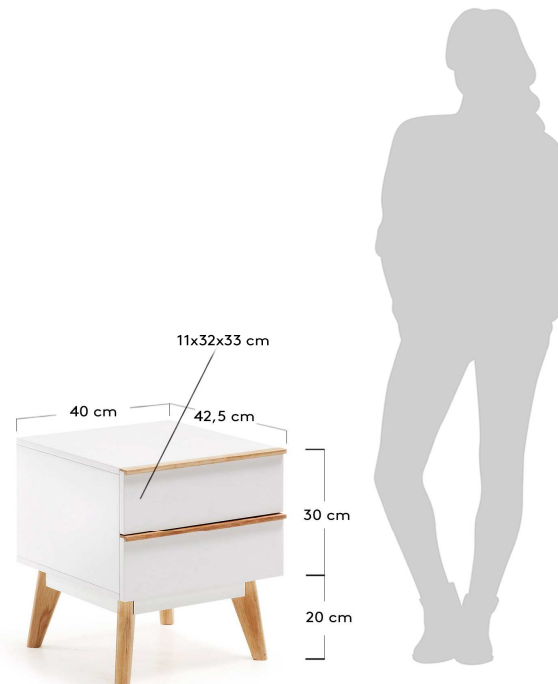

MEETY

product code	Y006L05
product description	MEETY Bedside Table 40x50 mdf matt white laquer Bed side table in matt lacquered MDF. Legs, frame and handles in solid oak wood.

product sizes

height x width x depth (cm)	50	x	40	x	42,5
product weight (Kg)	13,1				

technical drawings

product features

use (domestic/office)	Domestic
appliquence (inner/outer)	Inner
number of doors	
number of drawers	2
fittings description	Screws, wooden pins and runners
max. load (Kg)	30

assembly instructions

The assembly instructions diagram shows the following components and tools:

- Parts:** 1 (top panel), 2, 3, 4 (side panels), 5 (bottom panel), 6, 7, 8 (drawers), 9, 10 (drawer fronts), 11 (legs).
- Tools and Hardware:**
 - A x12 (s6x36)
 - B x12 (s15x10)
 - C x18 (s7.8x30)
 - D x4 (7x50)
 - E x12 (15x10)
 - F x8 (s8x50)
 - G x8 (s10x8)
 - H x8 (s10x6.5)
 - I x8 (4x35)
 - J x18 (3.5x14)
 - K x1 (M4)
 - L x8

Estimated assembly time: 30 min. Requires 2 people.

packaging

units per lot	1				
cbm (m3) / gross weight (Kg)	0,054	/	14,5		
n° of boxes	1				
box 1	1				
description	MEETY Bedside Table 40x50 mdf matt white laquer				
description box	FULL ITEM				
height x width x depth (cm)	16	x	73	x	46
cbm (m3) / gross weight (Kg) / net weight (Kg)	0,054	/	14,5	/	13,1
box 2					
description					
description box					
height x width x depth (cm)		x		x	
cbm (m3) / gross weight (Kg) / net weight (Kg)		/		/	
box 3					
description					
description box					
height x width x depth (cm)		x		x	
cbm (m3) / gross weight (Kg) / net weight (Kg)		/		/	
box 4					
description					
description box					
height x width x depth (cm)		x		x	
cbm (m3) / gross weight (Kg) / net weight (Kg)		/		/	
box 5					
description					
description box					
height x width x depth (cm)		x		x	
cbm (m3) / gross weight (Kg) / net weight (Kg)		/		/	