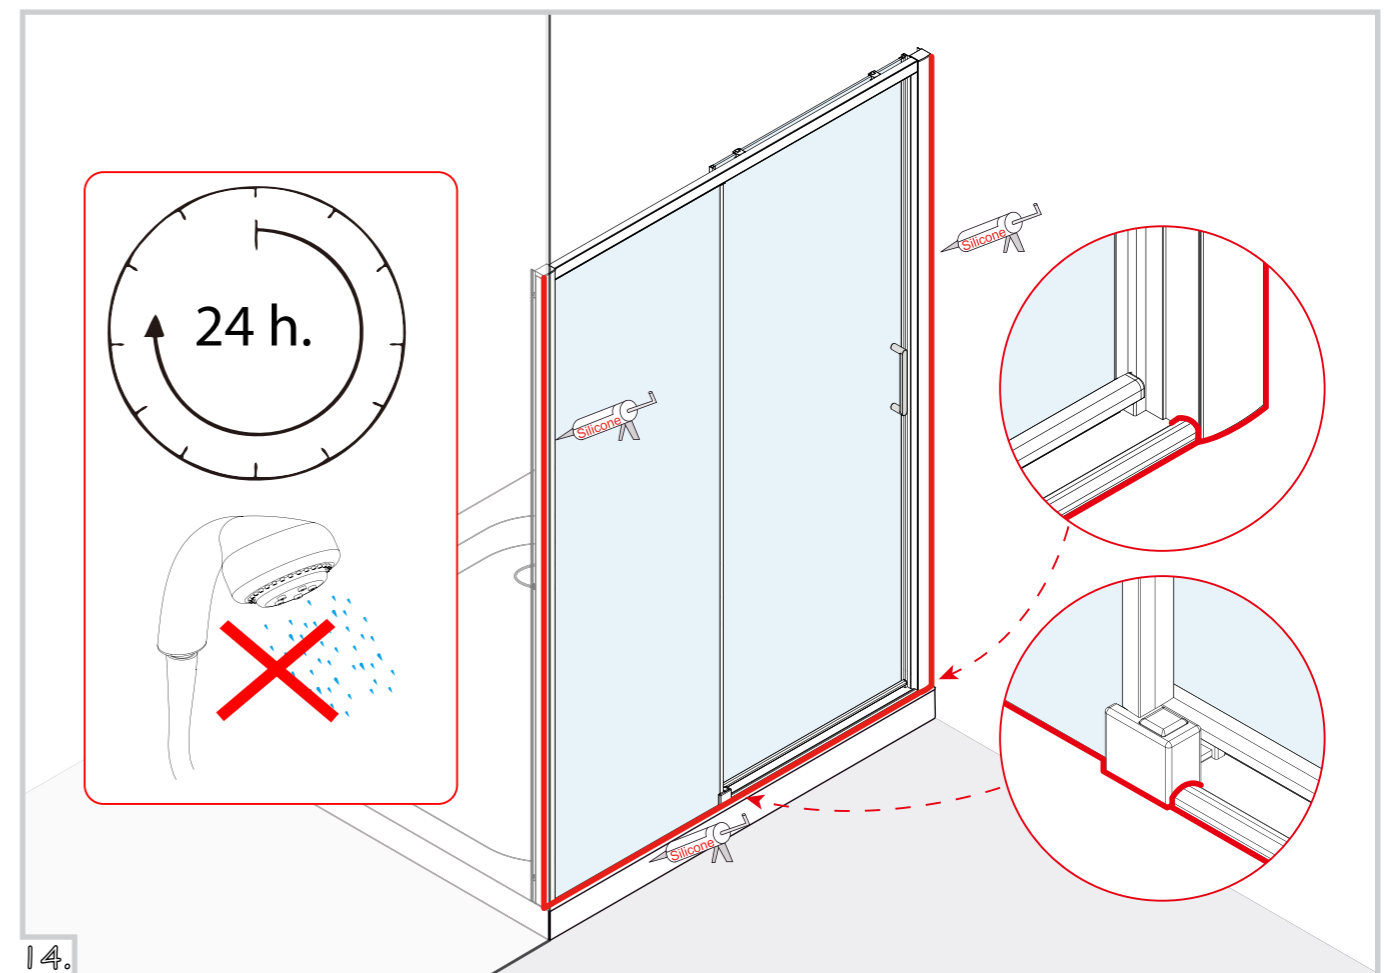

Mershield **IONIC** SHOWERING

Stayclear Glass Protection

This glass is "Easy to clean".

Mershield Stayclear coating is pre-applied on the inside glass to help prevent the build-up of lime scale and soap deposits making the shower glass easier to clean!

Available on all **Ionic Express, Essence & Wetroom** ranges.

FR	DE	NL
Ce verre est "Easy to clean/facile à nettoyer". Le revêtement Mershield Stayclear est pré-appliqué sur la face intérieure afin d'éviter l'accumulation de calcaire et de savon. La paroi est donc beaucoup plus facile à nettoyer. Option disponible avec les modèles Ionic Express, Essence and Wetroom ranges.	Dieses Glas ist leicht zu reinigen. Mershield Stayclear coating ist auf der Innenseite des Glases aufgebracht, um den Angriff von Kalk und Seifenreste zu verhindern und die Reinigung zu erleichtern. Verfügbar auf allen Ionic Express, Essence und Wetroom Produkte.	Dit glas is eenvoudig te reinigen. Mershield Stayclear Coating is aan de binnenzijde van het glas aangebracht om de aanslag van kalk- en zeepresten te voorkomen en het schoonmaken makkelijker te maken. Beschikbaar op alle Ionic Express, Essence en Wetroom producten.