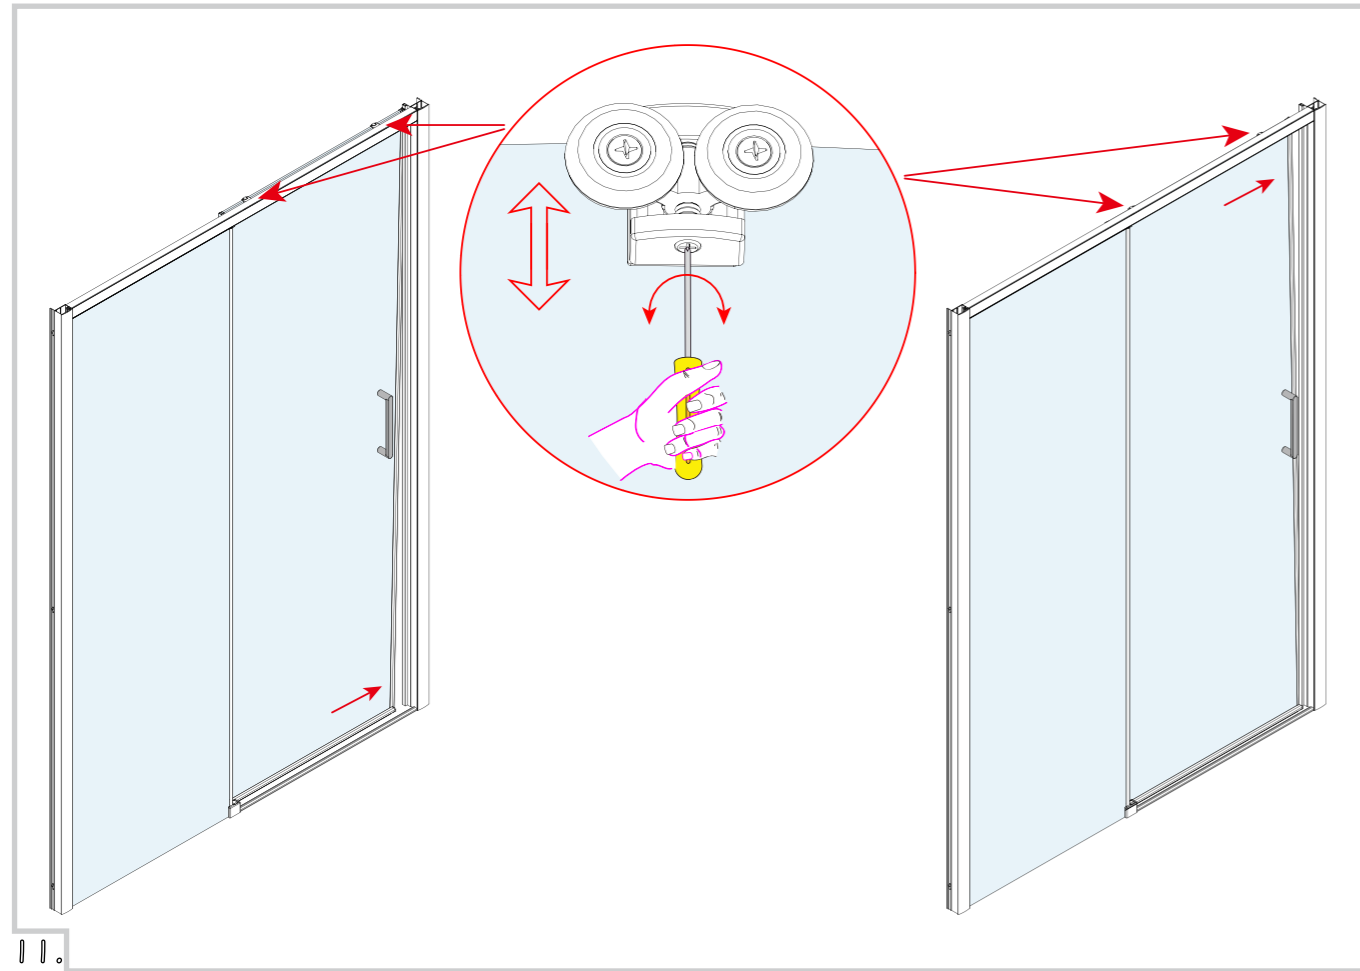

10.

No.	QTY	Part No.	No.	QTY	Part No.	No.	QTY	Part No.
①	2	A03S0085	⑫	4	A03S0076	⑳	1	A03S0036/A03S0037
②	6	A03S0090	⑬	8	A03S0084	㉑	1	C
③	6	A03S0089	⑭	4	A03S0077	㉒	1	A03S0014/A03S0038
④	6	A03S0074	⑮	1	A	㉓	1	A03S0011
⑤	6	A03S0075	⑯	1	A03S0061	㉔	1	A03S0088
⑥	6	A03S0073	⑰	1	A03S0081	㉕	1	A03S0021
⑦	6	A03S0072	⑱	2	A03S0078	㉖	1	A03S0016
⑧	6	A03S0082	⑲	2	A03S0020	㉗	1	A03S0015
⑨	2	A03S0086	㉔	2	A03S0059	㉘	1	A03S0012
⑩	1	A03S0019	㉕	1	B	㉙	1	A03S0023/A03S0024
⑪	1	A03S0083	㉖	1	A03S0013