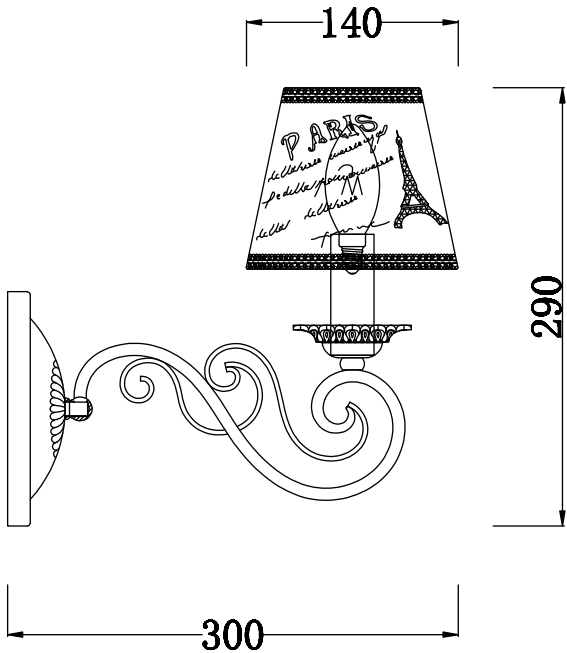

Instruction

Collection: Elegant
Series: Paris
Model: ARM402-01-W
Wall Lamps

 - Wall Lamps

1 x E14 (40w)

MAYTONI
DECORATIVE LIGHTING

www.maytoni.de