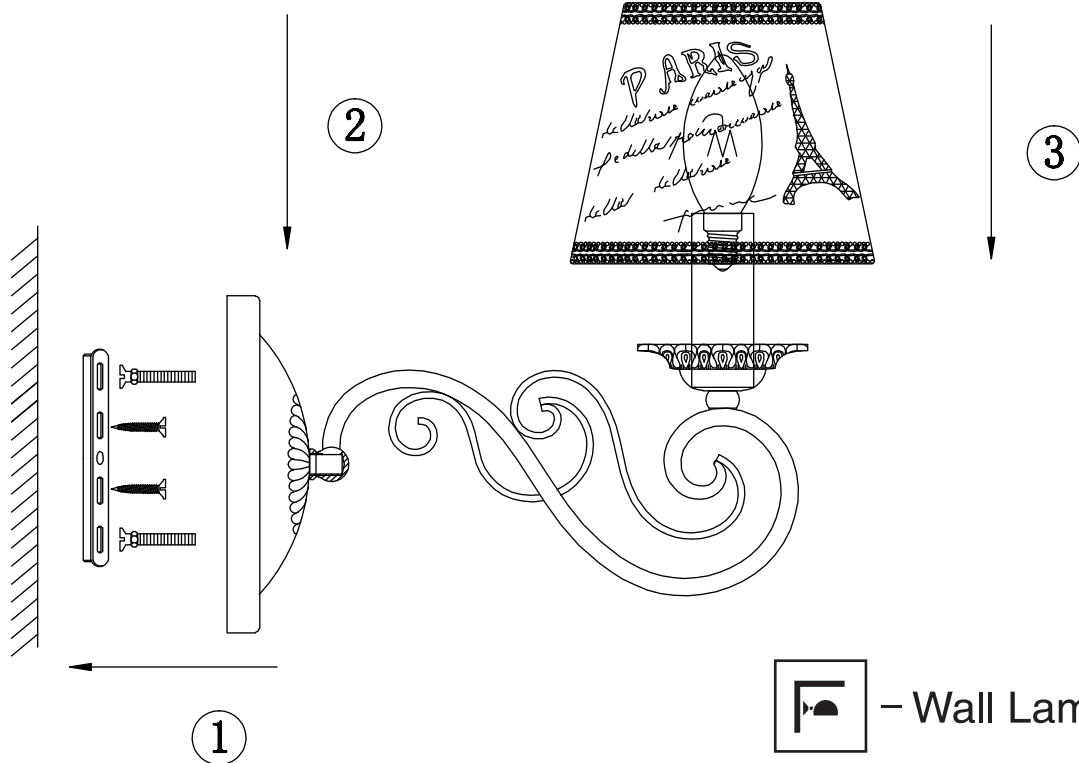

Instruction

Collection: Elegant
Series: Paris
Model: ARM402-01-W
Wall Lamps

 - Wall Lamps

1 x E14 (40w)

MAYTONI
DECORATIVE LIGHTING

www.maytoni.de