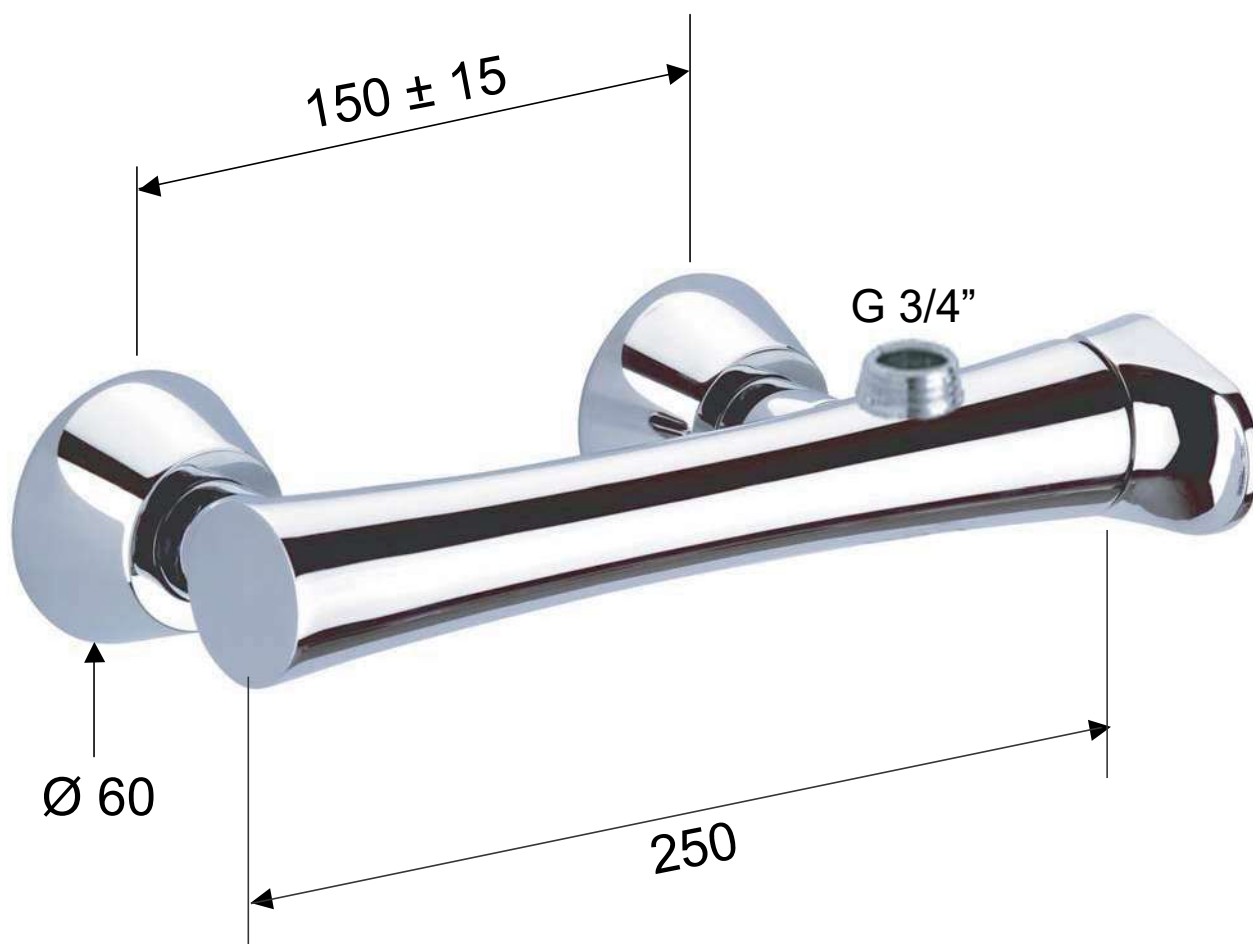

DANIEL

SCHEDA TECNICA TECHNICAL FEATURES

ART. COD.

DV611Z

MATERIALI / MATERIALS

OTTONE CROMATO / CHROME PLATED BRASS

CROMATURA / CHROME PLATING

UNI EN 248