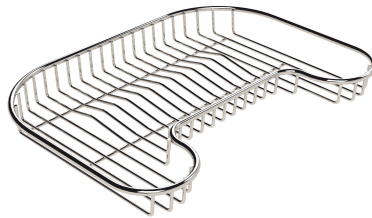

Sink Tornado 1078 660

Sinks

Code: 1078 660

DETAILS

Finish Foster brushed

Material AISI 304 stainless steel

Texture Foster brushed

Base 80 cm

Drainer	No
Bowl dimension	730x440mm
Number of bowls	1 bowl
Waste fitting	Drain with automatic PR control

FEATURES

2nd / 3rd hole available	The sink can be customized with the execution on request of additional holes, usable for double-hole mixers, for remote controlled drains or for the installation of soap dispensers. The positions are marked on the drawings with dotted line holes.
Automatic waste fitting	The waste-fitting with round remote knob is supplied; a practical accessory which makes it unnecessary to get wet in order to drain the water from the bowl.
Basket 3,5" waste fitting	The drain is equipped with a large 3.5" drain, with the practical basket cap that prevents the discharge of solid parts. The 3.5 "drain allows the use of the Foster waste-disposer, compatible with all models.
Deep bowls	This bowls reach an important depth, over 20 cm, thanks to the advanced production technology, that can be offer great capiciency and practicity in all the washing operations.
Double mixer hole	The large tap counter is already fitted with a series of 2 tap holes. In the second hole it is possible to install the remote control of the automatic drain or, alternatively, a practical soap dispenser.
High thickness	1mm thick steel. A significant thickness, which guarantees the maximum sturdiness and durability.

TECHNICAL DATA

EQUIPMENT

Automatic waste fitting 8407 100

OPTIONAL ACCESSORIES

Iroko-wood chopping board 8659 111

Iroko-wood chopping board 8659 112

Iroko-wood twin chopping board 8644 003

Stainless steel colander 8154 000