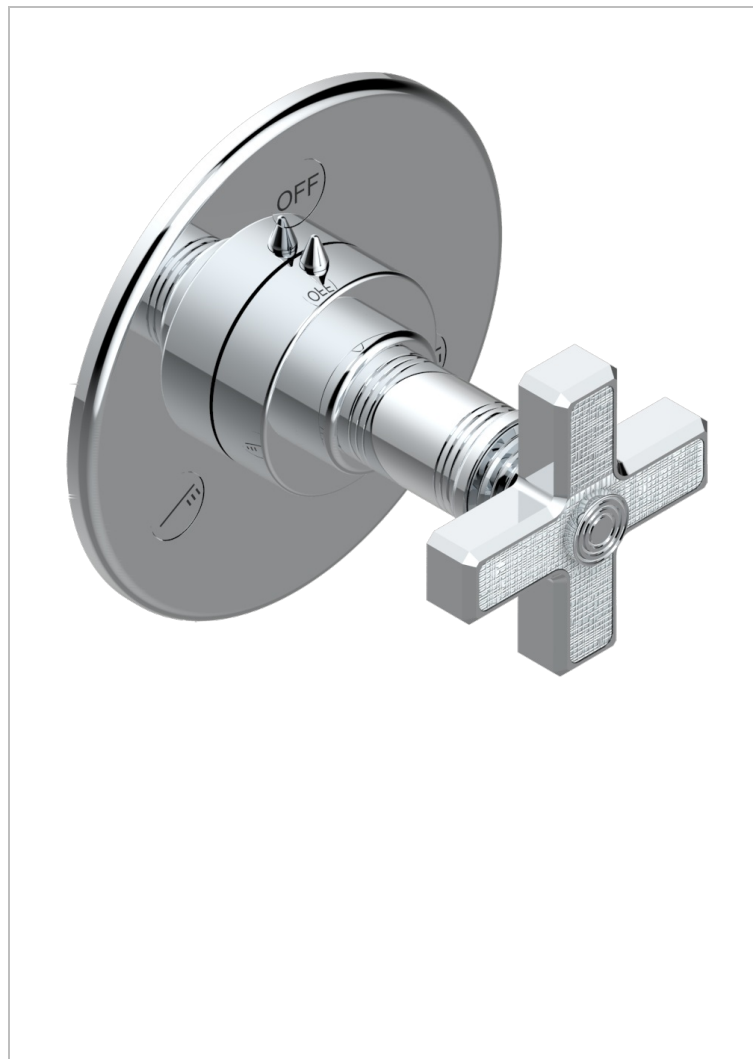

WEST COAST С РУЧКАМИ-КРЕСТИКАМИ С ГИЛЬОШЕМ

U9C-48M2SB

Trim for wall mounted diverter, 2 ways - ref. 48M2 and 3 ways - ref. 49M3

ХАРАКТЕРИСТИКИ

- West coast с ручками-крестиками с гильошем
- Trim for wall mounted diverter, 2 ways - ref. 48M2 and 3 ways - ref. 49M3

СВЯЗАННЫЕ ТОВАРНЫЕ ПОЗИЦИИ

- Ref. G00-48M2SOA Wall mounted 3-way diverter with ceramic cartridge for concealed installation- 1 inlet 3/4" and 2 outlets 1/2" without stop position, without trim
- Ref. G00-48M2SPSA Wall mounted 3-way diverter with ceramic cartridge for concealed installation, 1 inlet 3/4" and 2 outlets 1/2" with stop position, without trim
- Ref. G00-49M3SPSA Wall mounted 4-way diverter with ceramic cartridge for concealed installation- 1 inlet 3/4" and 3 outlets 1/2" with stop position, without trim