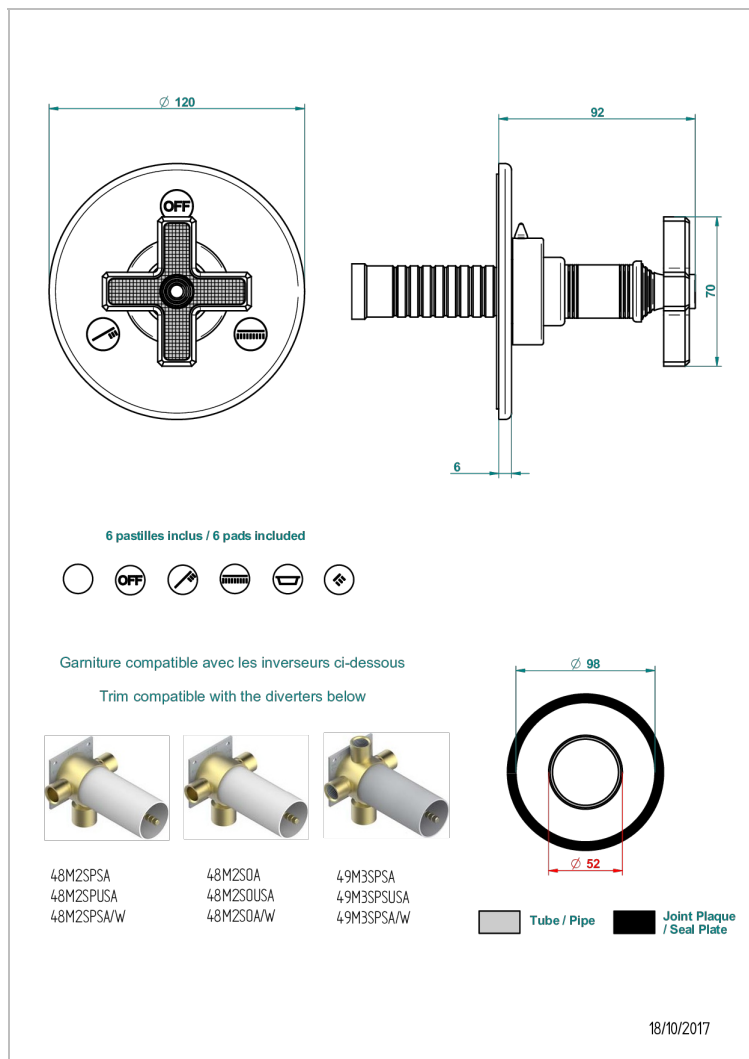

WEST COAST С РУЧКАМИ-КРЕСТИКАМИ С ГИЛЬОШЕМ

U9C-48M2SB

Trim for wall mounted diverter, 2 ways - ref. 48M2 and 3 ways - ref. 49M3

ХАРАКТЕРИСТИКИ

- West coast с ручками-крестиками с гильошем
- Trim for wall mounted diverter, 2 ways - ref. 48M2 and 3 ways - ref. 49M3

СВЯЗАННЫЕ ТОВАРНЫЕ ПОЗИЦИИ

- Ref. G00-48M2SOA Wall mounted 3-way diverter with ceramic cartridge for concealed installation- 1 inlet 3/4" and 2 outlets 1/2" without stop position, without trim
- Ref. G00-48M2SPSA Wall mounted 3-way diverter with ceramic cartridge for concealed installation, 1 inlet 3/4" and 2 outlets 1/2" with stop position, without trim
- Ref. G00-49M3SPSA Wall mounted 4-way diverter with ceramic cartridge for concealed installation- 1 inlet 3/4" and 3 outlets 1/2" with stop position, without trim