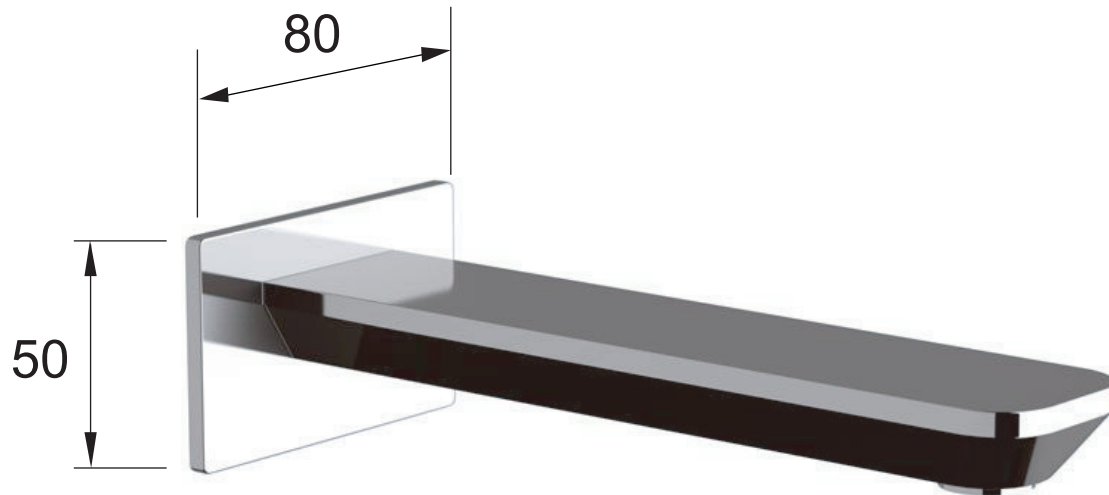

DANIEL

SCHEDA TECNICA TECHNICAL FEATURES

ART. COD.

TA4704

MATERIALI / MATERIALS

OTTONE CROMATO / CHROME PLATED BRASS

CROMATURA / CHROME PLATING

UNI EN 248