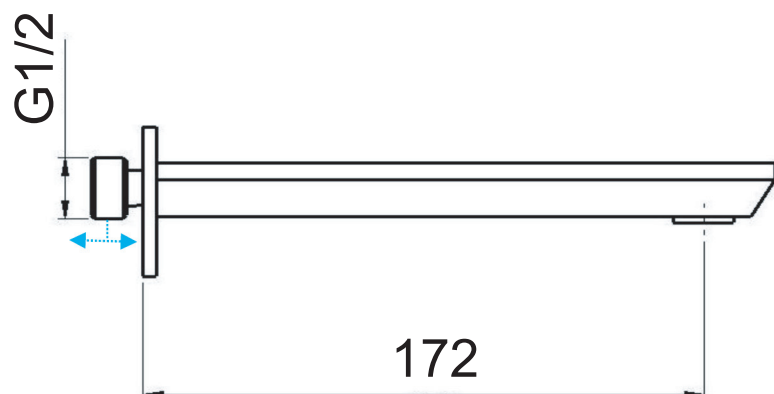

DANIEL

SCHEDA TECNICA TECHNICAL FEATURES

ART. COD.

TA4704

MATERIALI / MATERIALS

OTTONE CROMATO / CHROME PLATED BRASS

CROMATURA / CHROME PLATING

UNI EN 248