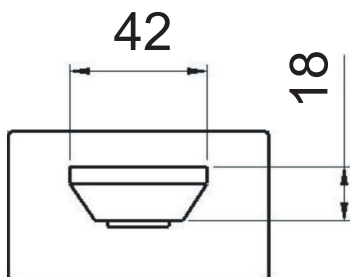

DANIEL

SCHEDA TECNICA TECHNICAL FEATURES

ART. COD.

TA4704

MATERIALI / MATERIALS

OTTONE CROMATO / CHROME PLATED BRASS

CROMATURA / CHROME PLATING

UNI EN 248