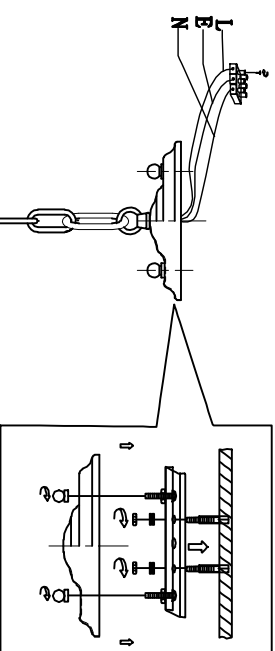

2307-8P

CEILING LAMP

Bulb

E14:8xMAX40W

NO.	Specifications	Total strings
①	0.7*11 + chain+4.3mm	X1pcs