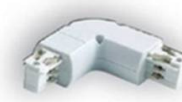

1 or 2 meters long 3-phase track with end cover and end connector.

20202 / R

Conector a red.
Live end connector.

20202 / T

Tapa final de carril.
End cover.

20202 / L

Conector a 2 carriles en ángulo de 90°.
Connector "I" for 2 tracks.

20202 / E

Conector interno de carriles.
Internal connector.