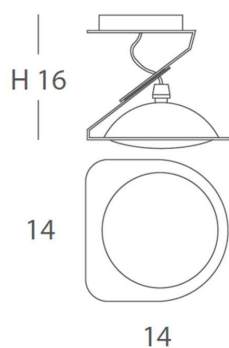

FOX

designed by
Fernando Martínez

FOX 20200 20202

REF.
20200
FOCO SUPERFICIE/ SURFACE SPOTLIGHT
IP20

MATERIAL
Aluminiol/ Aluminium

ACABADO/ FINISH
Blanco mate, negro mate o plata/
Matt white, matt black or silver

INSTALACIÓN/ INSTALLATION
- GU10 LED 1x14W Ø11,1cm L: 7,5cm 

EEL: **A++ ... A**

REF.
20202**
FOCO CARRIL/ TRACK SPOTLIGHT
IP20

MATERIAL
Aluminiol/ Aluminium

ACABADO/ FINISH
Foco: Blanco mate, negro mate o plata/
Matt white, matt black or silver

Conector: blanco mate o negro mate/
Connector: matt white or matt black

INSTALACIÓN/ INSTALLATION
- GU10 LED 1x14W Ø11,1cm L: 7,5cm 

EEL: **A++ ... A**

**Carril de 1 o 2 metros NO INCLUIDO. Pedir aparte los accesorios/
Track 1 or 2 meters long NOT INCLUDED. Ask accessories additionally.

1 or 2 meters long 3-phase track with end cover and end connector.

20202 / R

Conector a red.
Live end connector.

20202 / T

Tapa final de carril.
End cover.

20202 / L

Conector a 2 carriles en ángulo de 90°.
Connector "I" for 2 tracks.