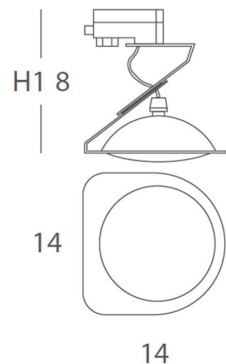

INSTALACIÓN/ INSTALLATION
- GU10 LED 1x14W Ø11,1cm L: 7,5cm 

EEL: **A++ ... A**

REF.
20202**
FOCO CARRIL/ TRACK SPOTLIGHT
IP20

MATERIAL
Aluminiol/ Aluminium

ACABADO/ FINISH
Foco: Blanco mate, negro mate o plata/
Matt white, matt black or silver

Conector: blanco mate o negro mate/
Connector: matt white or matt black

INSTALACIÓN/ INSTALLATION
- GU10 LED 1x14W Ø11,1cm L: 7,5cm 

EEL: **A++ ... A**

**Carril de 1 o 2 metros NO INCLUIDO. Pedir aparte los accesorios/
Track 1 or 2 meters long NOT INCLUDED. Ask accessories additionally.

1 or 2 meters long 3-phase track with end cover and end connector.

20202 / R

Conector a red.
Live end connector.

20202 / T

Tapa final de carril.
End cover.

20202 / L

Conector a 2 carriles en ángulo de 90°.
Connector "I" for 2 tracks.