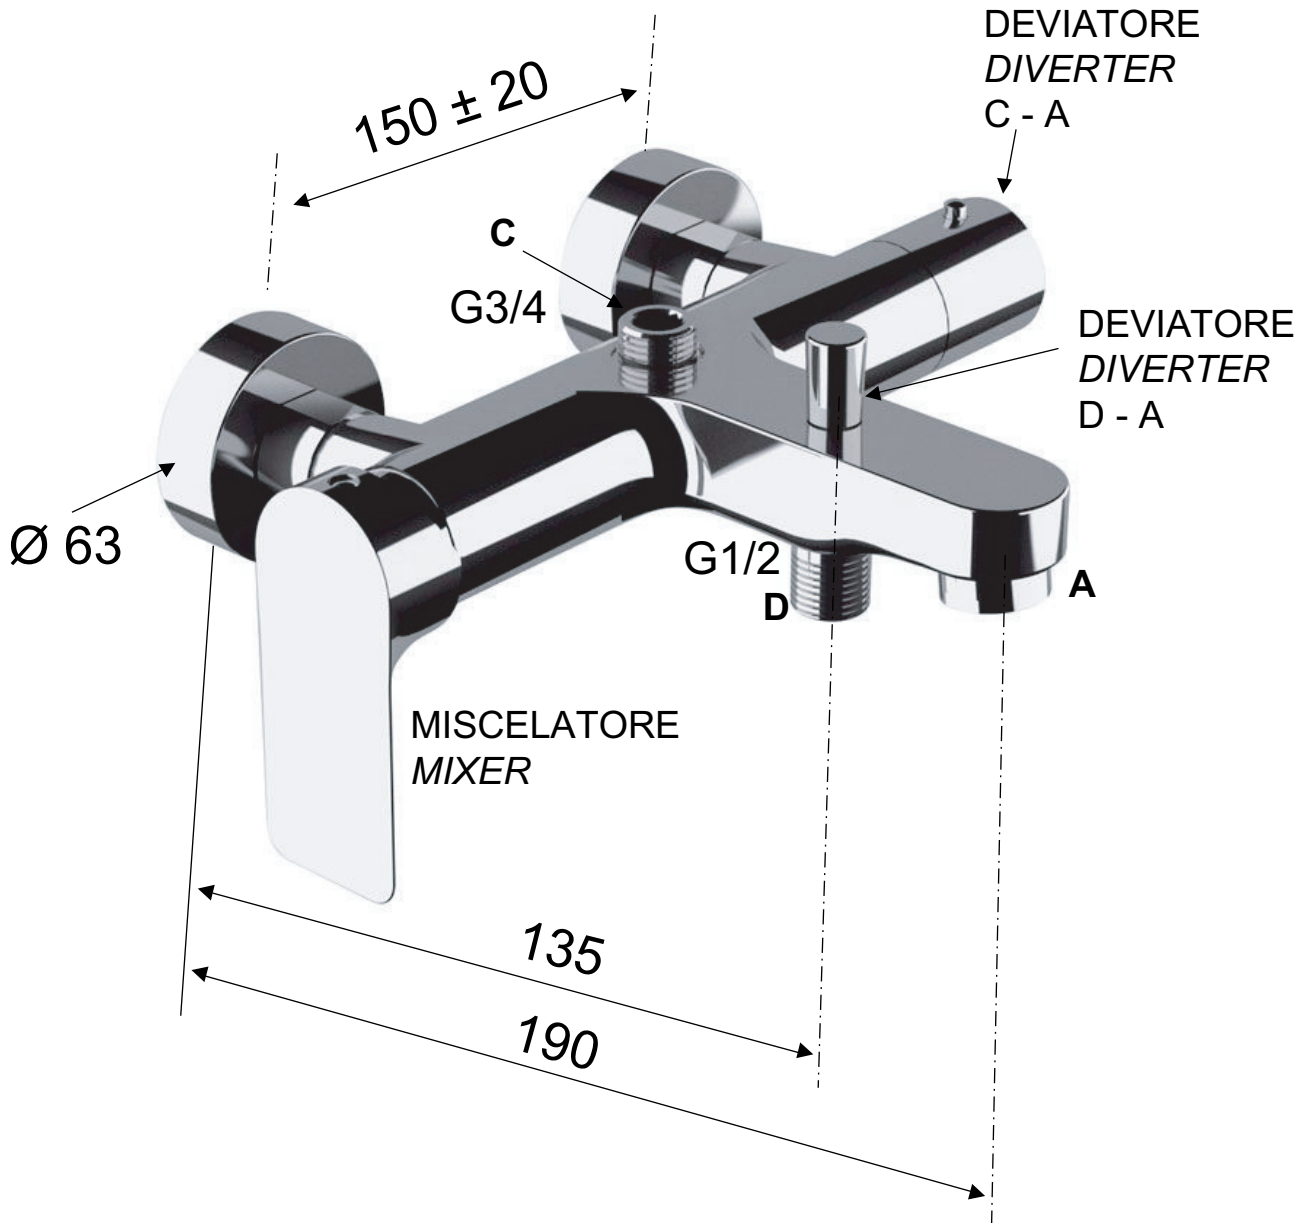

DANIEL

SCHEDA TECNICA TECHNICAL FEATURES

ART. COD.

TA600DH34

MATERIALI / MATERIALS

OTTONE CROMATO / CHROME PLATED BRASS

CROMATURA / CHROME PLATING

UNI EN 248