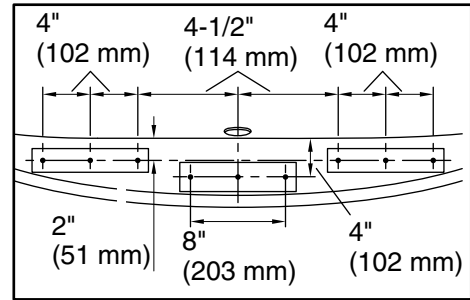

No change in measurements if connected with drain illustrated. (K-7272)

Recommended Faucet Hole Location