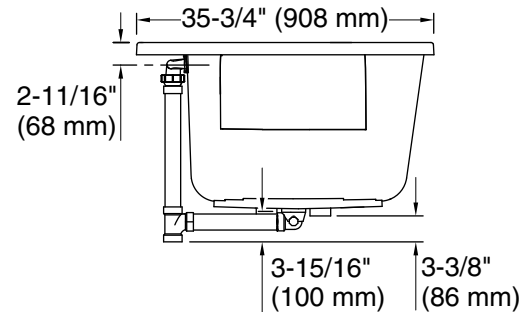

Required Electrical Service

One circuit required, protected with Class A Ground-Fault Circuit-Interrupter (GFCI). Outside North America, this device may be known as a Residual Current Device (RCD).

Amplifier, Heated Surface: 120 V, 15 A, 50/60 Hz

Technical Information

All product dimensions are nominal.

Installation:	Drop-in, Under-mount
Drain location:	Center
Basin area, bottom:	43" x 25-5/8" (1093 mm x 651 mm)
Basin area, top:	55-9/16" x 28-3/8" (1411 mm x 720 mm)
Weight:	95 lbs (43.1 kg)
Minimum floor load:	49.5 lbs/ft² (241.7 kg/m²)
Water depth:	16-5/16" (415 mm)
Water capacity:	72.017 gal (272.6 L)
Template:	Drop-in, 1268438-7, required, included
Electrical component rating:	Amplifier: 120 V, 1.1 A, 50/60 Hz Heated Surface: 120 V, 0.5 A, 50/60 Hz, 65 W

Notes

Measure your actual product for rough-in details. Install this product according to the installation instructions.

The hot water supply should be 70% of the capacity of the bath or greater. Installations will vary.

Control amplifier fits 16" (406 mm) center studs. Kit is required for under-mount installations (sold separately).

A second grounded outlet within the wall framing must be within 24" (610 mm) of the planned control amplifier. Provide a third grounded outlet if connecting a powered wireless device or adapter.

If installing a rim-mount faucet, make sure there is no interference above or below the deck before drilling any holes.