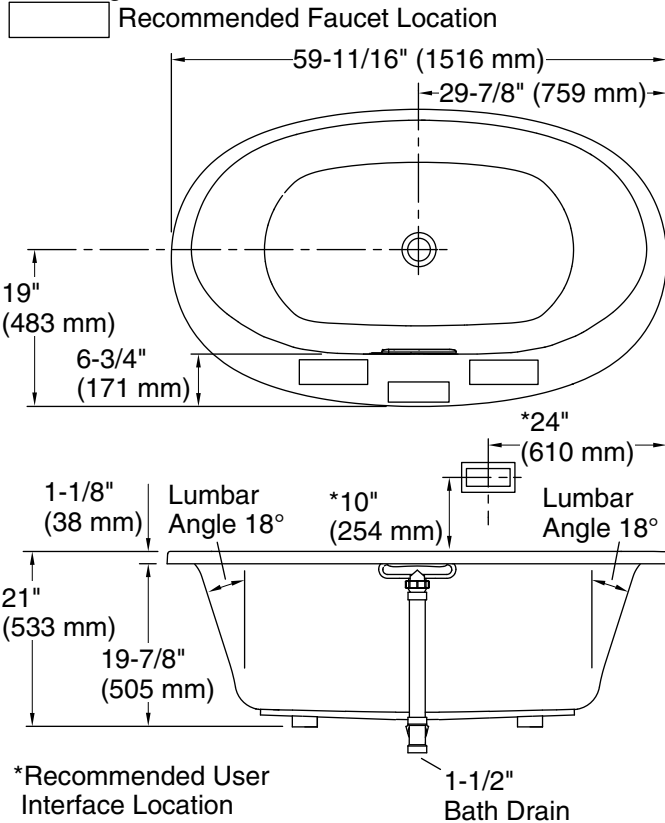

No change in measurements if connected with drain illustrated. (K-7272)

Recommended Faucet Hole Location

### Technical Information

All product dimensions are nominal.

Installation:	Drop-in, Under-mount
Drain location:	Center
Basin area, bottom:	43" x 25-5/8" (1093 mm x 651 mm)
Basin area, top:	55-9/16" x 28-3/8" (1411 mm x 720 mm)
Weight:	95 lbs (43.1 kg)
Minimum floor load:	49.5 lbs/ft <sup>2</sup> (241.7 kg/m <sup>2</sup> )
Water depth:	16-5/16" (415 mm)
Water capacity:	72.017 gal (272.6 L)
Template:	Drop-in, 1268438-7, required, included
Electrical component rating:	Amplifier: 120 V, 1.1 A, 50/60 Hz Heated Surface: 120 V, 0.5 A, 50/60 Hz, 65 W