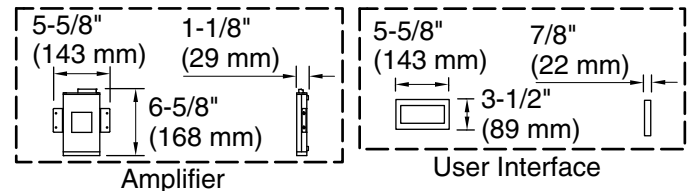

No change in measurements if connected with drain illustrated. (K-7272)

Recommended Faucet Hole Location