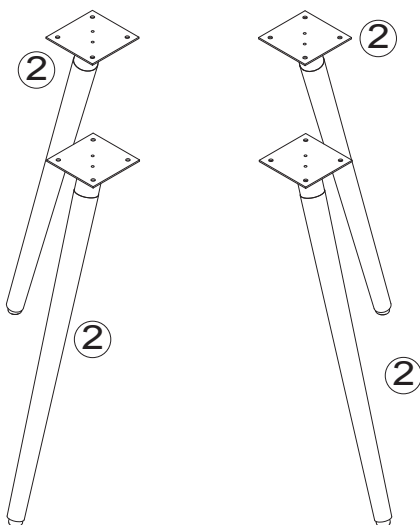

C500L05

20 min

x1

x2

X 1

X 4

M6 X 15mm
A = 16PCS

A9 X 2mm
B = 16PCS

A12 X 1mm
C = 16PCS

D = 1PC

1

JULIÀ GRUP Furniture Solutions S.L.

B-17616277

Pol. Ind. Bosc d'en Cuca
C / Tallers, 14

17410 Sils SPAIN
info@juliagrup.com