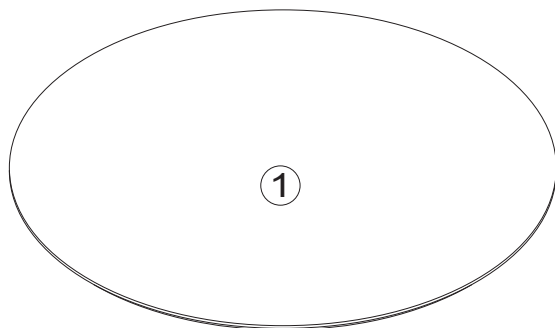

C500L05

20 min

x1

x2

X 1

X 4

M6 X 15mm
A = 16PCS

A9 X 2mm
B = 16PCS

A12 X 1mm
C = 16PCS

D = 1PC

1

JULIÀ GRUP Furniture Solutions S.L.

B-17616277

Pol. Ind. Bosc d'en Cuca
C / Tallers, 14

17410 Sils SPAIN
info@juliagrup.com