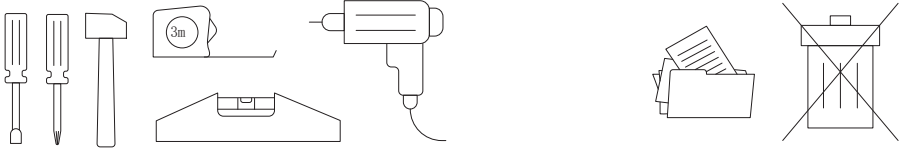

C500L05

20 min

x1

x2

X 1

X 4

M6 X 15mm
A = 16PCS

A9 X 2mm
B = 16PCS

A12 X 1mm
C = 16PCS

D = 1PC

1

JULIÀ GRUP Furniture Solutions S.L.

B-17616277

Pol. Ind. Bosc d'en Cuca
C / Tallers, 14

17410 Sils SPAIN
info@juliagrup.com