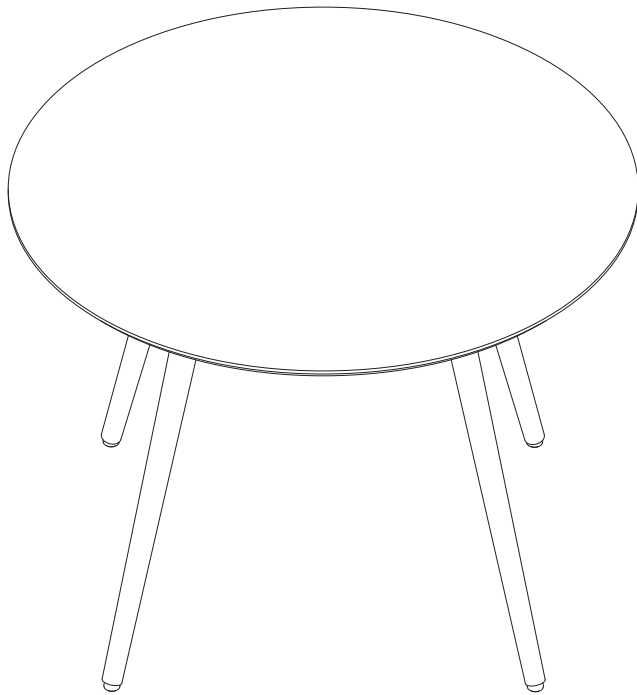

C500L05

20 min

x1

x2

X 1

X 4

M6 X 15mm
A = 16PCS

A9 X 2mm
B = 16PCS

A12 X 1mm
C = 16PCS

D = 1PC

1

JULIÀ GRUP Furniture Solutions S.L.

B-17616277

Pol. Ind. Bosc d'en Cuca
C / Tallers, 14

17410 Sils SPAIN
info@juliagrup.com