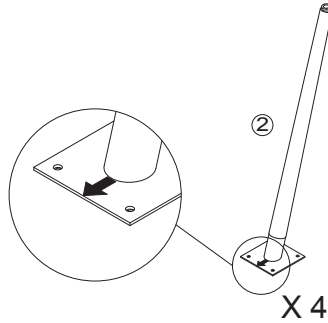

C500L05

20 min

x1

x2

X 1

X 4

M6 X 15mm
A = 16PCS

A9 X 2mm
B = 16PCS

A12 X 1mm
C = 16PCS

D = 1PC

1

JULIÀ GRUP Furniture Solutions S.L.

B-17616277

Pol. Ind. Bosc d'en Cuca
C / Tallers, 14

17410 Sils SPAIN
info@juliagrup.com