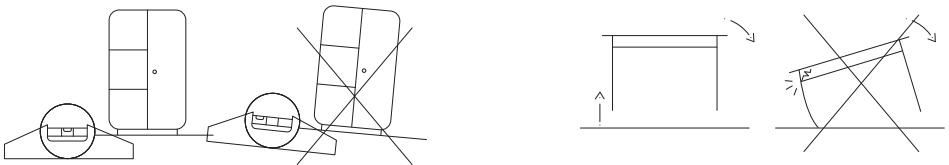

C500L05

20 min

x1

x2

X 1

X 4

M6 X 15mm
A = 16PCS

A9 X 2mm
B = 16PCS

A12 X 1mm
C = 16PCS

D = 1PC

1

JULIÀ GRUP Furniture Solutions S.L.

B-17616277

Pol. Ind. Bosc d'en Cuca
C / Tallers, 14

17410 Sils SPAIN
info@juliagrup.com