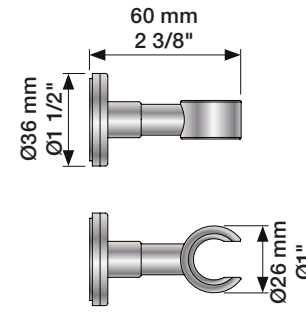

Max. 65°C. 150°F

1611: A 1621: B

A 170 mm 6 3/4"
 B 220 mm 8 3/4"

1641T8:

Brass: 200 mm 8"
 Steel: 217 mm 8 1/2"

1671:

1671-HT2:

www.vola.com

T6

T7

T11

T16

VOLA T3, T4, T5, T6, T7, T8, T9, T11, T14, T16, T27

vola

www.vola.com

5 1703182 372310

mmt_T3-T27_V2_40999247

T14

T8

T9

T3

T27

T4, T5, T6, T7, T11, T16, T27

T8, T9, T14