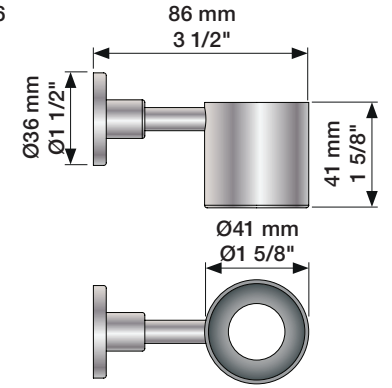

Max. 65°C. 150°F

1611: A 1621: B

A 170 mm 6 3/4"
 B 220 mm 8 3/4"

1641T8:

Brass: 200 mm 8"
 Steel: 217 mm 8 1/2"

1671:

1671-HT2:

www.vola.com

T6

T7

T11

T16

VOLA T3, T4, T5, T6, T7, T8, T9, T11, T14, T16, T27

vola

www.vola.com

5 1703182 372310

mmt_T3-T27_V2_40999247

T14

T8

T9

T3

T27

T4, T5, T6, T7, T11, T16, T27

T8, T9, T14