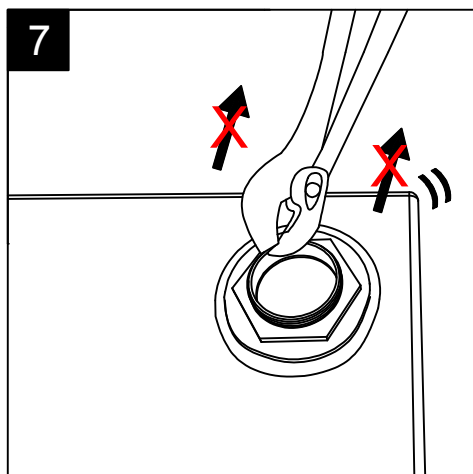

Guida all'installazione della piletta di scarico ad espansione nei lavabi OZ cm 95 Dx - Sx e cm 65.

(cod. ESPANS)

Installation guide of expansion discharge waste for Washbasins OZ cm 95 Right - Left and cm 65.

(cod. ESPANS)