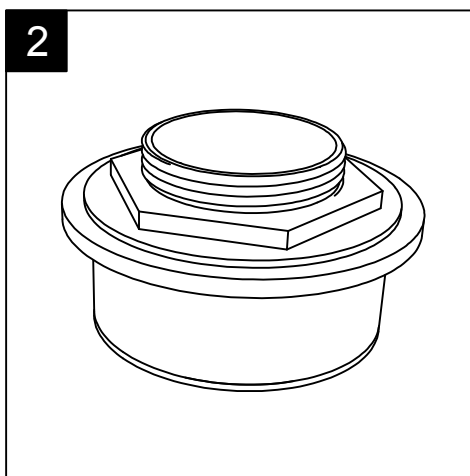

Guida all'installazione della piletta di scarico ad espansione nei lavabi OZ cm 95 Dx - Sx e cm 65.

(cod. ESPANS)

Installation guide of expansion discharge waste for Washbasins OZ cm 95 Right - Left and cm 65.

(cod. ESPANS)