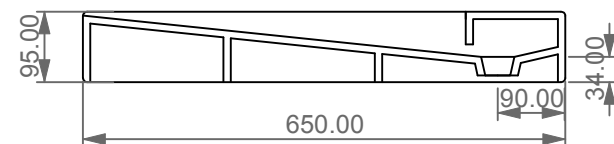

Lavabo Oz cm 65 senza foro
 (monoforo su richiesta)
 Oz Washbasin cm 65 no hole
 (one hole on request)

TOP

LEFT

FRONT

REAR

SECTION

Designation
 Lavabo Oz cm 65 senza foro
 (monoforo su richiesta)
 Oz Washbasin cm 65 no hole
 (one hole on request)

Scale
 1:10

cod. LAOZ65

This drawing including the respectedata may neither be duplicated nor modified nor altered without the consent of GSG Ceramic Design. The use of the data/technical drawings take place at users own risk and under exclusion of any liability of GSG Ceramic Design. The dimensions are not binding; products are subject to changes. Measurement shown may be subjected to small variations or are indicative.

Guida all'installazione della piletta di scarico ad espansione nei lavabi OZ cm 95 Dx - Sx e cm 65.

(cod. ESPANS)

Installation guide of expansion discharge waste for Washbasins OZ cm 95 Right - Left and cm 65.