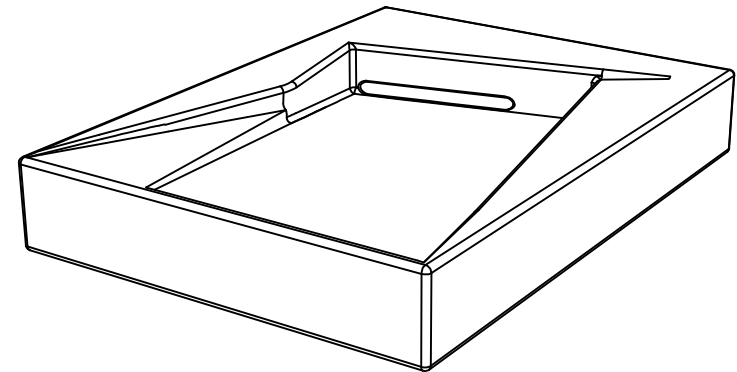

Lavabo Oz cm 65 senza foro
 (monoforo su richiesta)
 Oz Washbasin cm 65 no hole
 (one hole on request)

TOP

LEFT

FRONT

REAR

SECTION

Designation
 Lavabo Oz cm 65 senza foro
 (monoforo su richiesta)
 Oz Washbasin cm 65 no hole
 (one hole on request)

Scale
 1:10

cod. LAOZ65

This drawing including the respectedata may neither be duplicated nor modified nor altered without the consent of GSG Ceramic Design. The use of the data/technical drawings take place at users own risk and under exclusion of any liability of GSG Ceramic Design. The dimensions are not binding; products are subject to changes. Measurement shown may be subjected to small variations or are indicative.

Guida all'installazione della piletta di scarico ad espansione nei lavabi OZ cm 95 Dx - Sx e cm 65.

(cod. ESPANS)

Installation guide of expansion discharge waste for Washbasins OZ cm 95 Right - Left and cm 65.