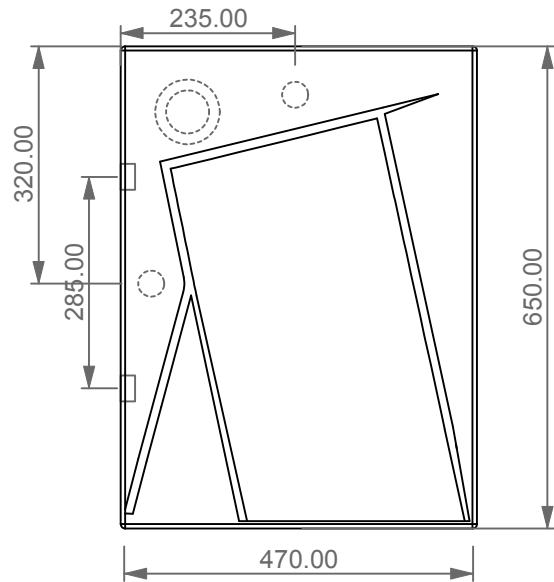

Lavabo Oz cm 65 senza foro
 (monoforo su richiesta)
 Oz Washbasin cm 65 no hole
 (one hole on request)

TOP

LEFT

FRONT

REAR

SECTION

Designation
 Lavabo Oz cm 65 senza foro
 (monoforo su richiesta)
 Oz Washbasin cm 65 no hole
 (one hole on request)

Scale
 1:10

cod. LAOZ65

This drawing including the respectedata may neither be duplicated nor modified nor altered without the consent of GSG Ceramic Design. The use of the data/technical drawings take place at users own risk and under exclusion of any liability of GSG Ceramic Design. The dimensions are not binding; products are subject to changes. Measurement shown may be subjected to small variations or are indicative.

Guida all'installazione della piletta di scarico ad espansione nei lavabi OZ cm 95 Dx - Sx e cm 65.

(cod. ESPANS)

Installation guide of expansion discharge waste for Washbasins OZ cm 95 Right - Left and cm 65.