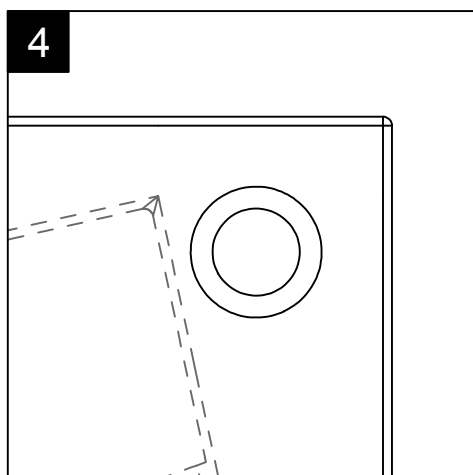

Guida all'installazione della piletta di scarico ad espansione nei lavabi OZ cm 95 Dx - Sx e cm 65.

(cod. ESPANS)

Installation guide of expansion discharge waste for Washbasins OZ cm 95 Right - Left and cm 65.

(cod. ESPANS)