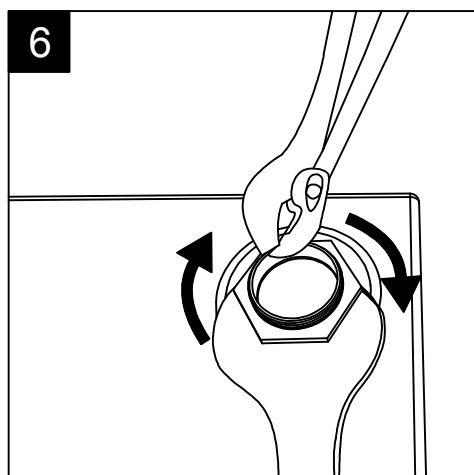

Guida all'installazione della piletta di scarico ad espansione nei lavabi OZ cm 95 Dx - Sx e cm 65.

(cod. ESPANS)

Installation guide of expansion discharge waste for Washbasins OZ cm 95 Right - Left and cm 65.

(cod. ESPANS)