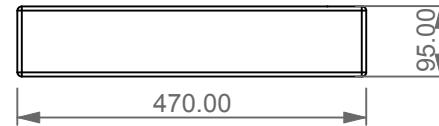

Lavabo Oz cm 65 senza foro
 (monoforo su richiesta)
 Oz Washbasin cm 65 no hole
 (one hole on request)

TOP

LEFT

FRONT

REAR

SECTION

Designation
 Lavabo Oz cm 65 senza foro
 (monoforo su richiesta)
 Oz Washbasin cm 65 no hole
 (one hole on request)

Scale
 1:10

cod. LAOZ65

This drawing including the respectedata may neither be duplicated nor modified nor altered without the consent of GSG Ceramic Design. The use of the data/technical drawings take place at users own risk and under exclusion of any liability of GSG Ceramic Design. The dimensions are not binding; products are subject to changes. Measurement shown may be subjected to small variations or are indicative.

Guida all'installazione della piletta di scarico ad espansione nei lavabi OZ cm 95 Dx - Sx e cm 65.

(cod. ESPANS)

Installation guide of expansion discharge waste for Washbasins OZ cm 95 Right - Left and cm 65.