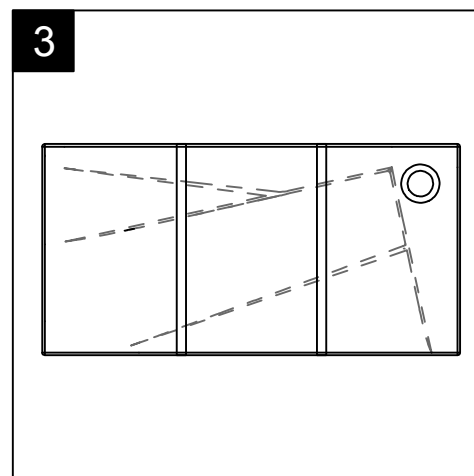

Guida all'installazione della piletta di scarico ad espansione nei lavabi OZ cm 95 Dx - Sx e cm 65.

(cod. ESPANS)

Installation guide of expansion discharge waste for Washbasins OZ cm 95 Right - Left and cm 65.

(cod. ESPANS)