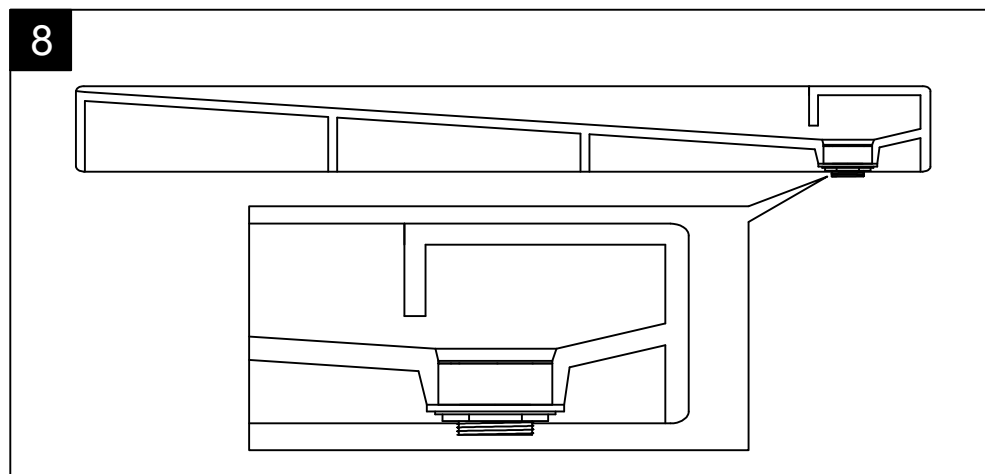

Guida all'installazione della piletta di scarico ad espansione nei lavabi OZ cm 95 Dx - Sx e cm 65.

(cod. ESPANS)

Installation guide of expansion discharge waste for Washbasins OZ cm 95 Right - Left and cm 65.

(cod. ESPANS)