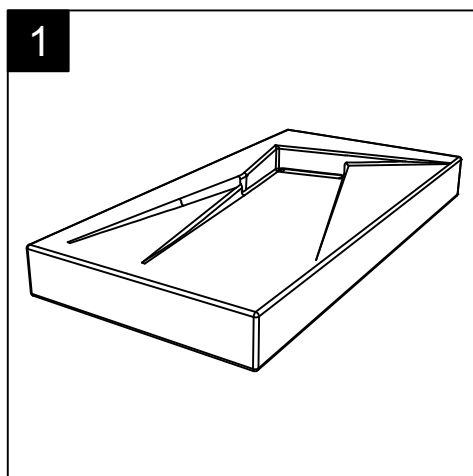

Guida all'installazione della piletta di scarico ad espansione nei lavabi OZ cm 95 Dx - Sx e cm 65.

(cod. ESPANS)

Installation guide of expansion discharge waste for Washbasins OZ cm 95 Right - Left and cm 65.

(cod. ESPANS)