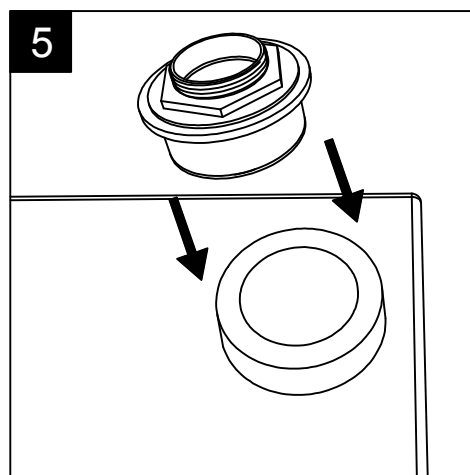

Guida all'installazione della piletta di scarico ad espansione nei lavabi OZ cm 95 Dx - Sx e cm 65.

(cod. ESPANS)

Installation guide of expansion discharge waste for Washbasins OZ cm 95 Right - Left and cm 65.

(cod. ESPANS)