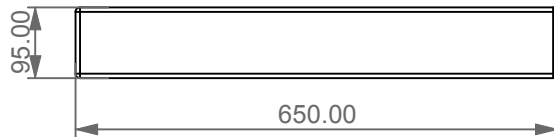

Lavabo Oz cm 65 senza foro
 (monoforo su richiesta)
 Oz Washbasin cm 65 no hole
 (one hole on request)

TOP

LEFT

FRONT

REAR

SECTION

Designation
 Lavabo Oz cm 65 senza foro
 (monoforo su richiesta)
 Oz Washbasin cm 65 no hole
 (one hole on request)

Scale
 1:10

cod. LAOZ65

This drawing including the respectedata may neither be duplicated nor modified nor altered without the consent of GSG Ceramic Design. The use of the data/technical drawings take place at users own risk and under exclusion of any liability of GSG Ceramic Design. The dimensions are not binding; products are subject to changes. Measurement shown may be subjected to small variations or are indicative.

Guida all'installazione della piletta di scarico ad espansione nei lavabi OZ cm 95 Dx - Sx e cm 65.

(cod. ESPANS)

Installation guide of expansion discharge waste for Washbasins OZ cm 95 Right - Left and cm 65.