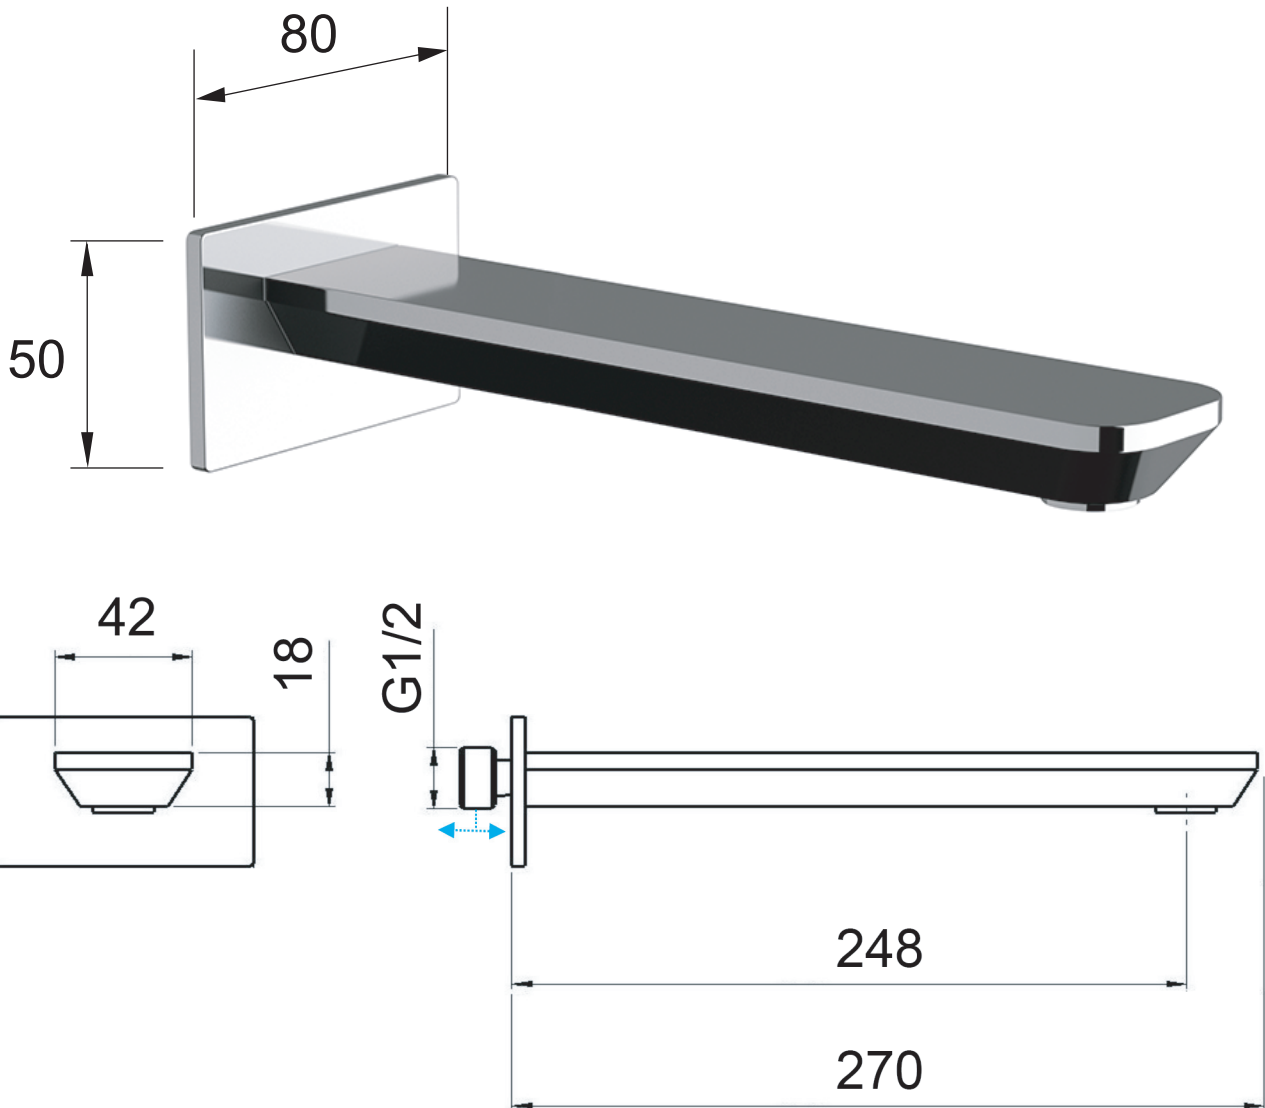

DANIEL

SCHEDA TECNICA TECHNICAL FEATURES

ART. COD.

TA4704L

MATERIALI / MATERIALS

OTTONE CROMATO / CHROME PLATED BRASS

CROMATURA / CHROME PLATING

UNI EN 248