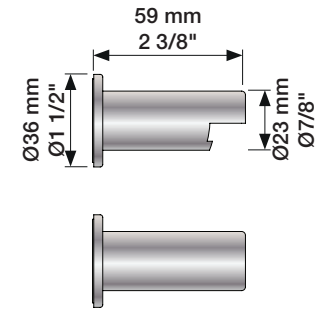

Max. 65°C. 150°F

1611: A 1621: B

A 170 mm 6 3/4"
 B 220 mm 8 3/4"

1641T8:

Brass: 200 mm 8"
 Steel: 217 mm 8 1/2"

1671:

1671-HT2:

www.vola.com

T8

T9

T3

T27

T4, T5, T6, T7, T11, T16, T27

T8, T9, T14

T3

VR090D/C: VR623, VR624C, 4xVR631, VR1902