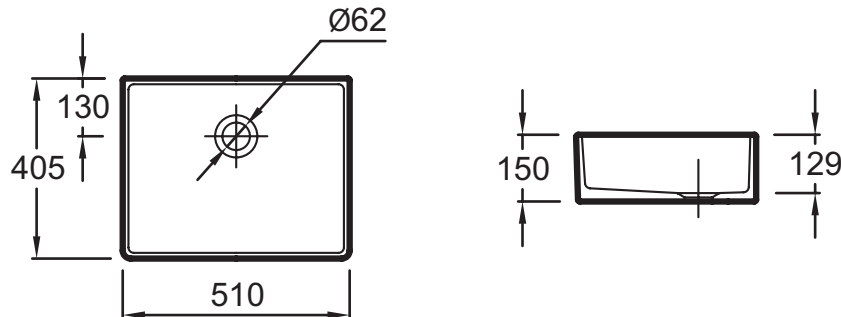

ESA01

Collection: DELTA

Finish*:

00 - White

Main features:

Features

- DIMENSIONS: 51 x 40.50 cm
- MATERIAL: Ceramic
- TAP DRILLING: No tap holes
- OVERFLOW: Without overflow hole
- WEIGHT: 13 kg
- INSTALLATION TYPE: Countertop
- INSTALLATION: Countertop
- No overflow

Installation benefits

- GLAZED ON 3 SIDES: For installation against wall

Optional products

- E78561: Grid waste

Technical drawing

Product Specification: Cleaner sink without overflow. ESA01. Collection: DELTA. DIMENSIONS: 51 x 40.50 cm. WEIGHT: 13 kg. MATERIAL: Ceramic. INSTALLATION TYPE: Countertop. TAP DRILLING: No tap holes. INSTALLATION: Countertop. OVERFLOW: Without overflow hole. No overflow.