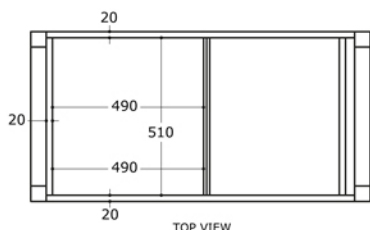

marble detail

TOP VIEW

FRONT VIEW WITHOUT DRAWER

FURNITURE Collection	
Code	Description
3170 3170-CA 3170-MA 3170-DE 3170-BL 3170-CT	Dustin bathroom cabinet decapè decoration (1140x570) Without marble top White Carrara Marble Black Marquina Marble Dark Emperador Marble Absolute Black Marble Canaletto Marble
2012 GRDN2012	Victorian inset basin White Garden Pattern