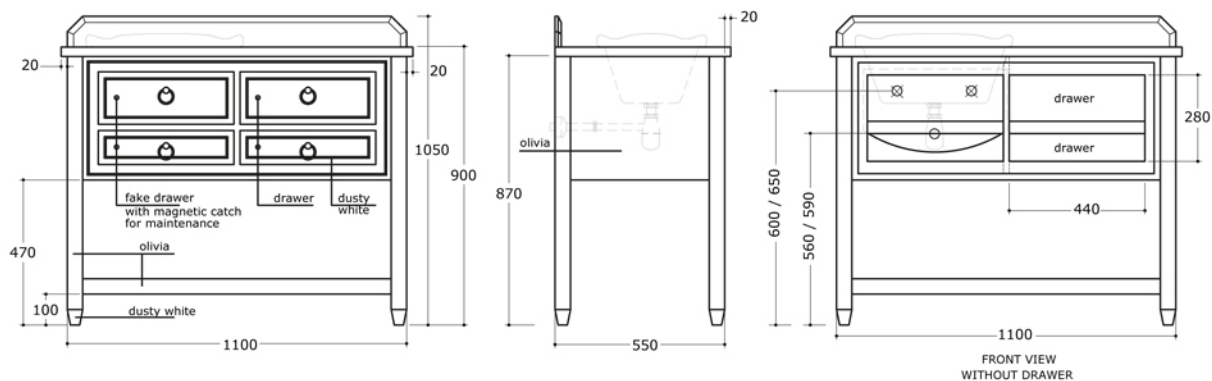

marble detail

TOP VIEW

FRONT VIEW WITHOUT DRAWER

FURNITURE Collection	
Code	Description
3170 3170-CA 3170-MA 3170-DE 3170-BL 3170-CT	Dustin bathroom cabinet decapè decoration (1140x570) Without marble top White Carrara Marble Black Marquina Marble Dark Emperador Marble Absolute Black Marble Canaletto Marble
2012 GRDN2012	Victorian inset basin White Garden Pattern