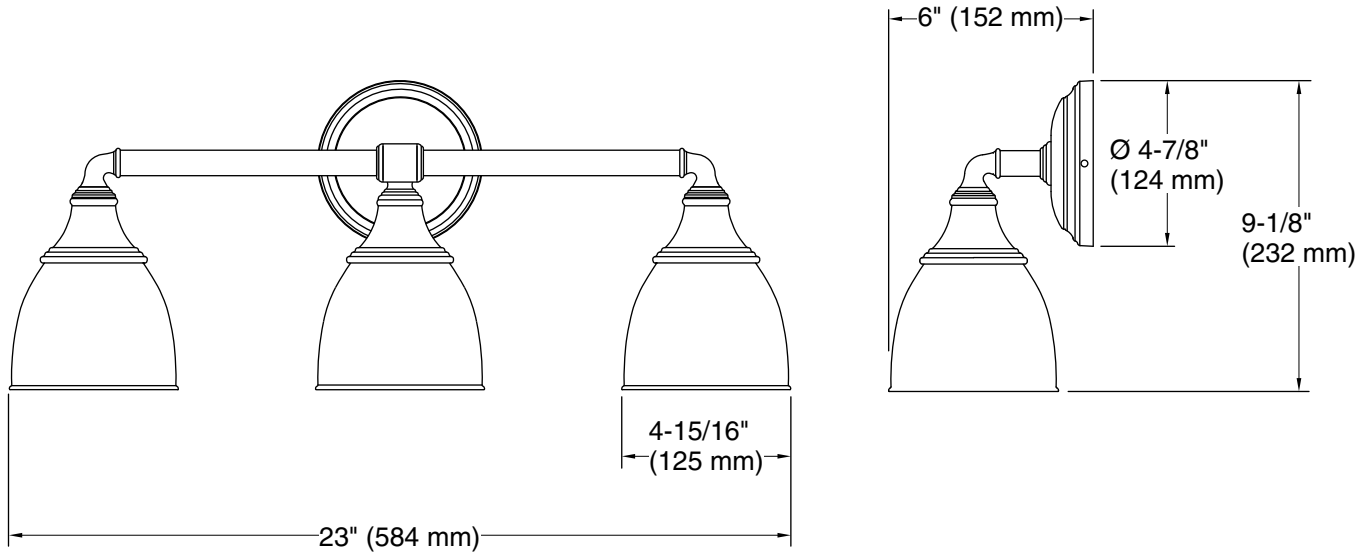

Features

- Frosted-glass shades.
- Sconce can be positioned up or down, depending on room setting.
- Coordinates with other products in the Devonshire collection.
- Suitable for damp locations, per UL 1598.

Color tiles intended for reference only.

Color	Code	Description
	CP	Polished Chrome
	BN	Vibrant® Brushed Nickel
	2BZ	Oil-Rubbed Bronze

Technical Information

All product dimensions are nominal.

Installation Type: Wall-mount