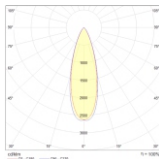

Instruction

MAYTONI
DECORATIVE LIGHTING

P067PL-L5CH3K

A

B

C