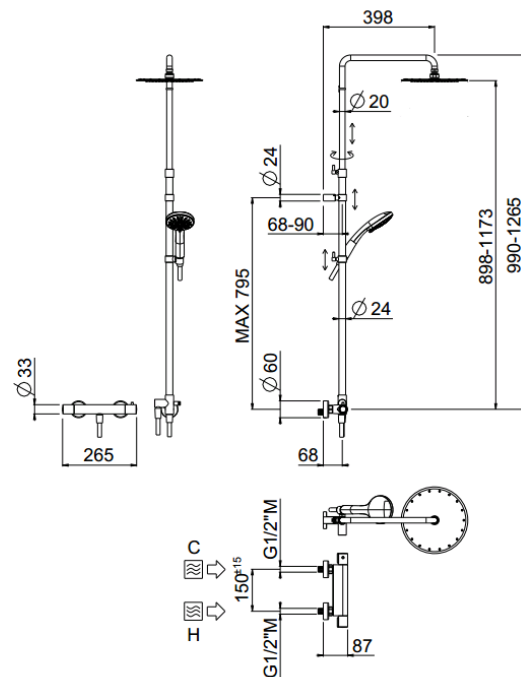

Rigoletto telescopic exposed

Rigoletto telescopic exposed, Stick shower head
00-1932X-N-CRX

TECHNICAL INFORMATION

Bridge telescopic shower column with integrated diverter, turning bar with adjustable mounting. One way exposed thermostatic mixer with brass handles. Non-liming inspectable round shower head Ø300 in chromed stainless steel. ABS non-liming 3 jets shower. Smooth double anti-torsion PVC flexible hose, cm 150. CHROME

Flow rate:
x rubinetto

PICTURE

SPARE PARTS

ORIC031
T°

ORIC021
vitone
screw down

FEATURES

rain jet

central jet

side jet

double anti-torsion

adjustable
telescopic shower
column

inspectable
round

TECHNICAL DRAWING

FINISHINGS