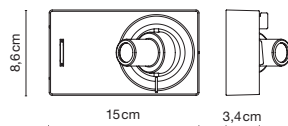

Injected aluminium body, housing a swivel axis on the face, which facilitates the rotation through 360° of the cylinder containing a LED light. Built-in switch.

- Silver grey
- White
- Black

LED 3W 700mA 95lm (included)

Ledcompass