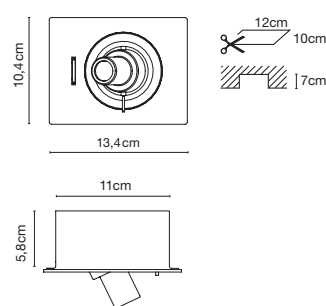

Injected aluminium body, housing a swivel axis on the face, which facilitates the rotation through 360° of the cylinder containing a LED light. Built-in switch.

- Silver grey
- White
- Black

LED 3W 700mA 95lm (included)

Ledcompass RSC