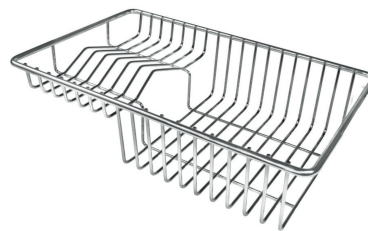

Glass chopping board 8631 300

HPDE Twin chopping board 8644 101

Stainless steel plate rack 8100 154

White bowl 8153 100