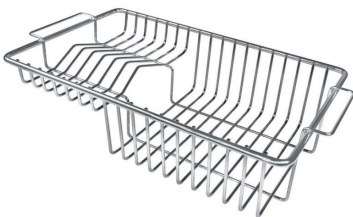

Small radius Bowls with squared shapes with a modern design and an increased capacity, for a minimal aesthetics connected with an extreme practicity.

TECHNICAL DATA

OPTIONAL ACCESSORIES

Cestello inox 8612 000

Glass chopping board 8631 300

HPDE Chopping board 8657 001

HPDE Twin chopping board 8644 101

Iroko-wood chopping board with stainless steel colander 8644 042

Iroko-wood sliding chopping board 8644 041

Iroko-wood twin chopping board 8644 004

Stainless steel colander 8154 000

Stainless steel plate rack 8100 154

Stainless steel plate rack 8100 201

Stainless steel plate rack 8100 303

White bowl 8153 100

Graters kit with ring-holder and food collection tray 8159 101