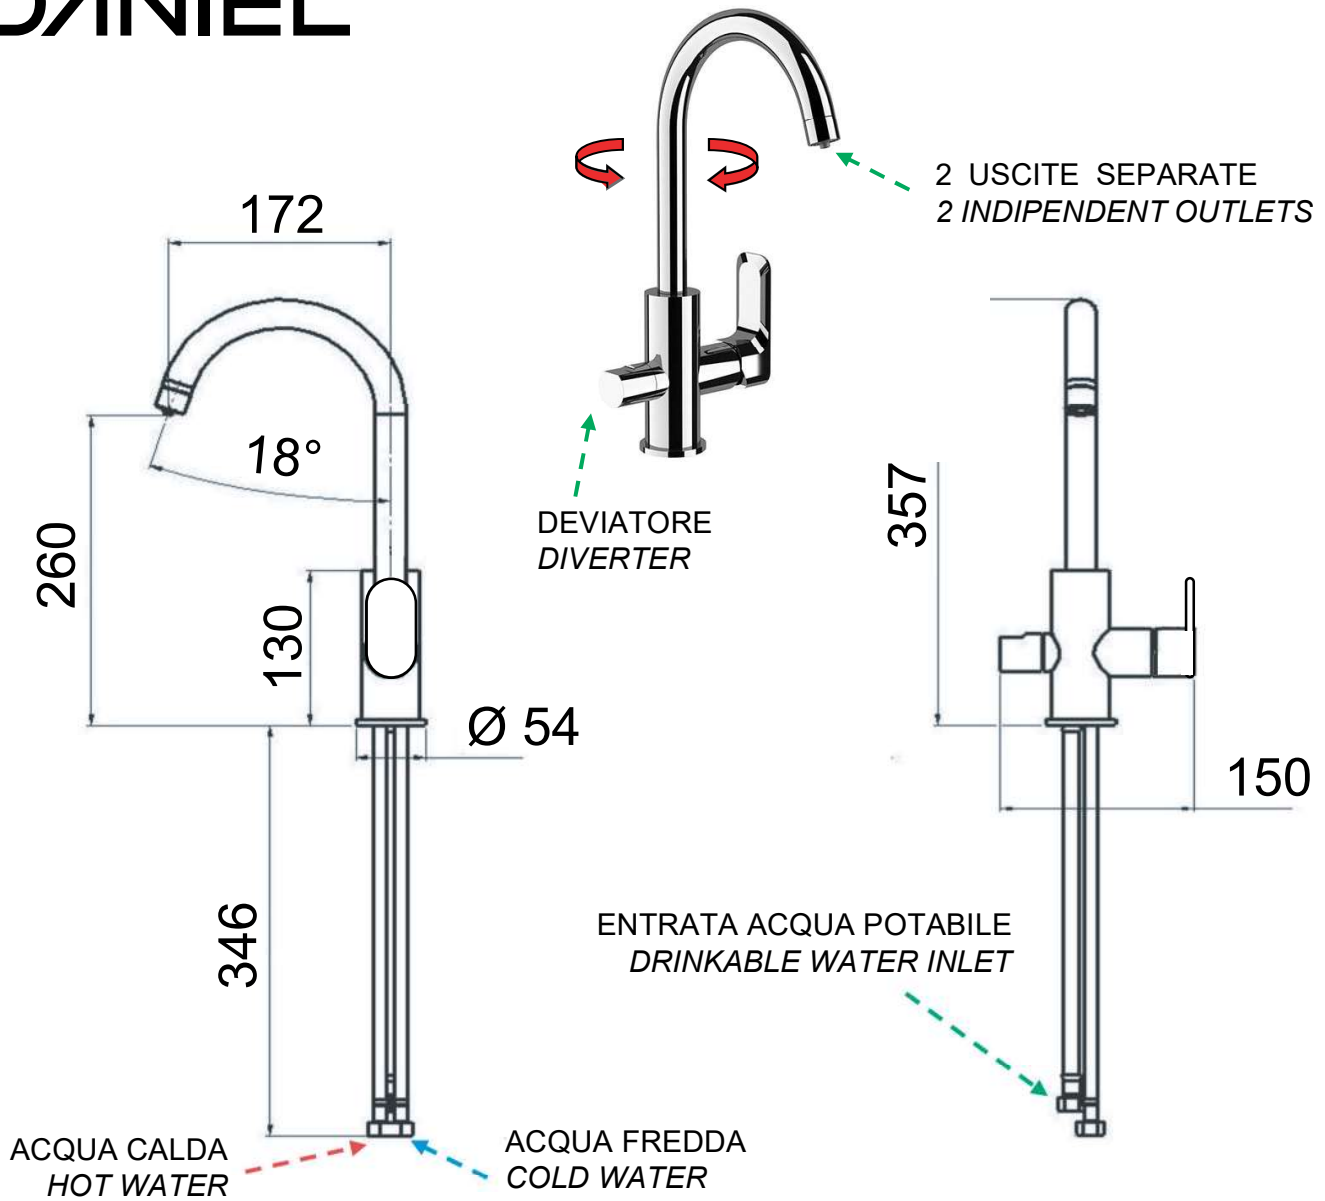

DANIEL

SCHEDA TECNICA TECHNICAL FEATURES

ART. COD.

TA679DW

MATERIALI / MATERIALS

OTTONE CROMATO / CHROME PLATED BRASS

CROMATURA / CHROME PLATING

UNI EN 248