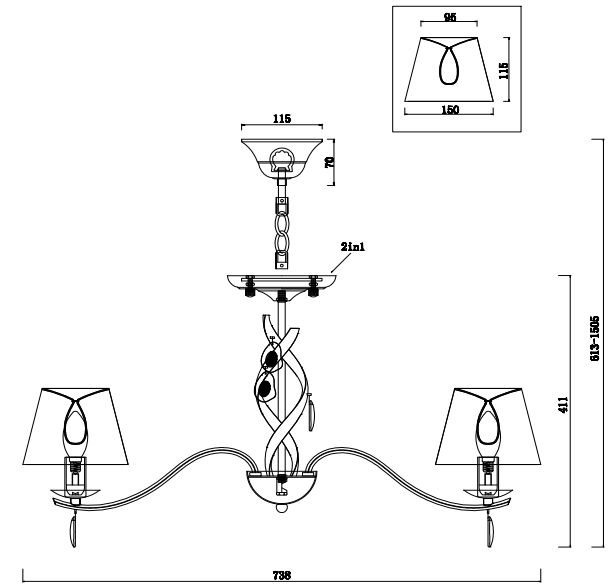

FREYA
TRADITION OF QUALITY

Instruction

FR2001PL-07G

7 x E14 (40W)

Model: FR2001PL-07G
Collection: Classic
Series: Monique

Ceiling Lamps