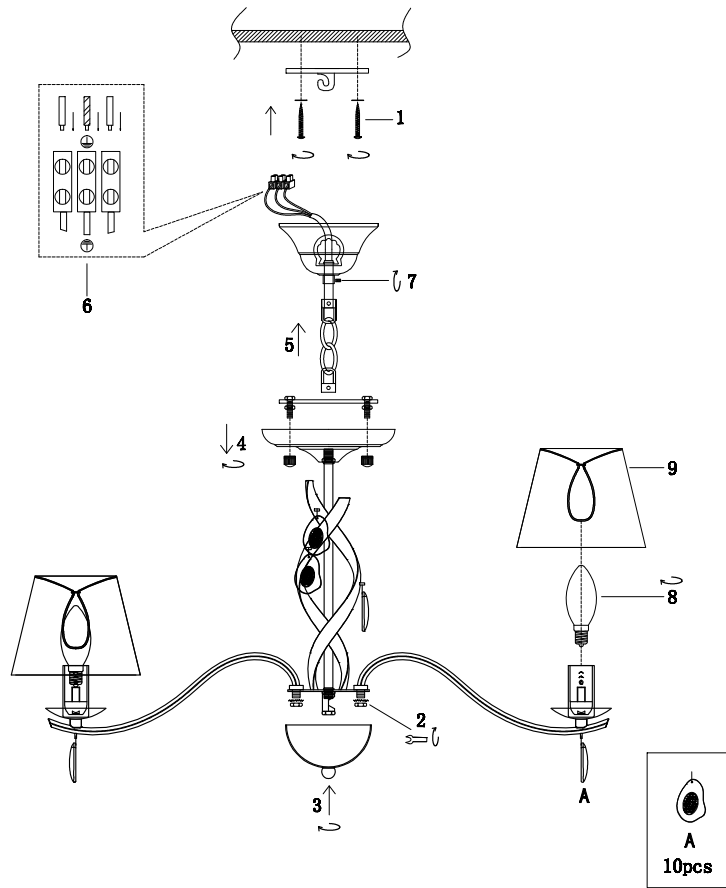

FREYA
TRADITION OF QUALITY

Instruction

FR2001PL-07G

7 x E14 (40W)

Model: FR2001PL-07G
Collection: Classic
Series: Monique

Ceiling Lamps