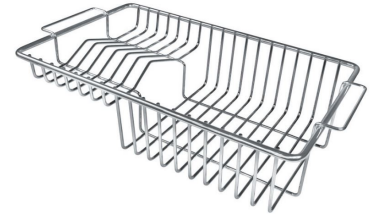

## OPTIONAL ACCESSORIES

Cestello inox 8612 000

Glass chopping board 8631 300

HPDE Chopping board 8657 001

HPDE Twin chopping board 8644 101

Iroko-wood chopping board with stainless steel colander 8644 042

Iroko-wood sliding chopping board 8644 041

Iroko-wood twin chopping board 8644 004

Stainless steel colander 8154 000

Stainless steel plate rack 8100 154

Stainless steel plate rack 8100 303

White basket 8612 100

White bowl 8153 100

Graters kit with ring-holder and food collection tray 8159 101

Stainless steel perforated tray 8151 000

Stainless steel plate rack 8100 201