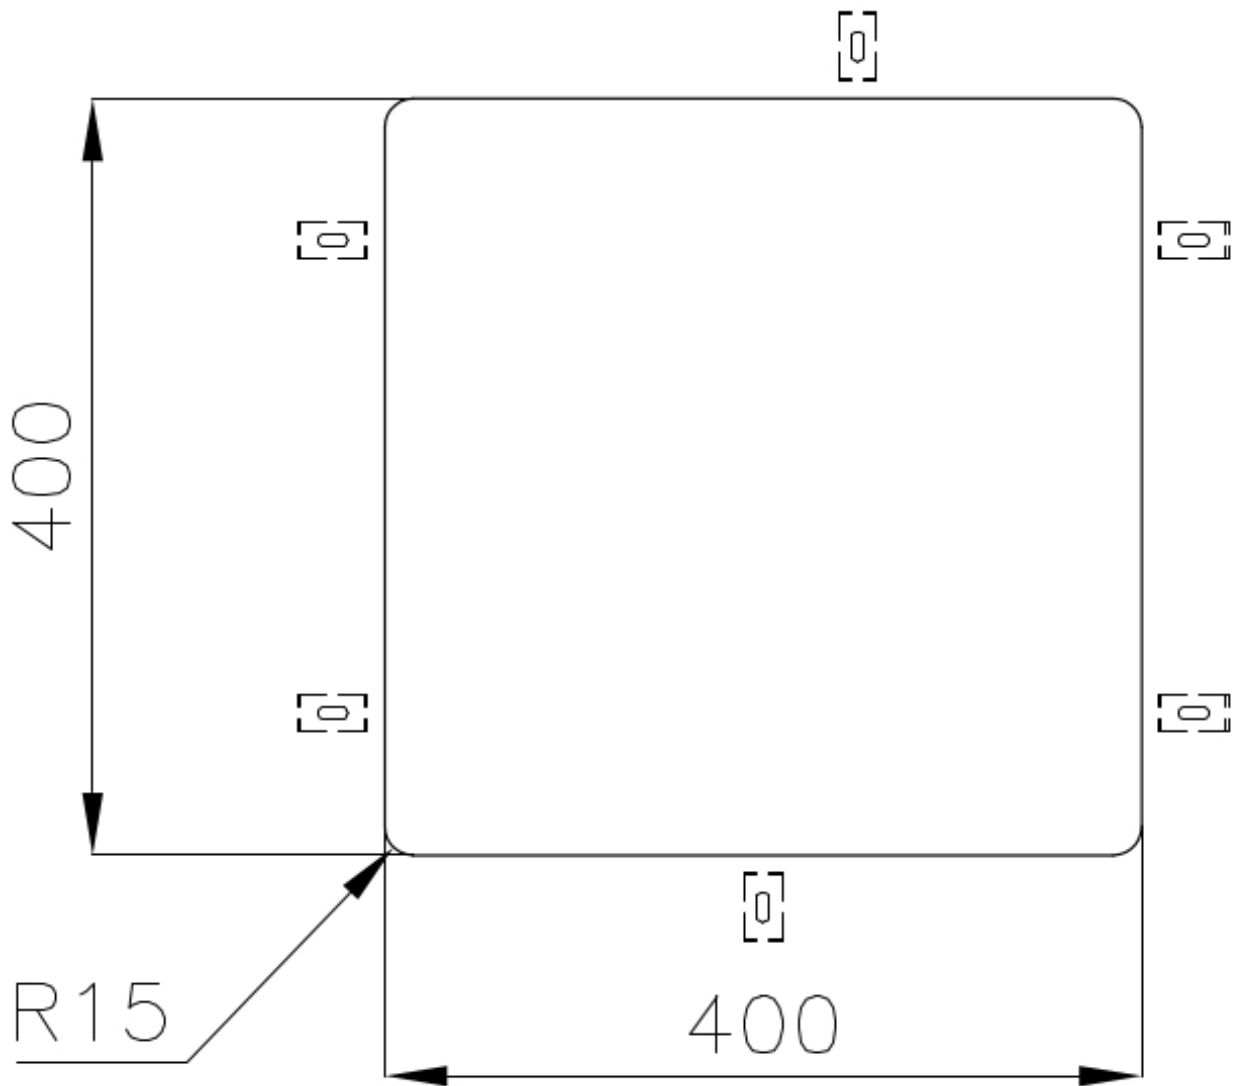

---

Built-in hole View technical data sheet (for all Flush-mount / Top-mount models and Under-mount models)

---

Drainer No

---

Width 44 cm

---

Bowl dimension 400x400mm

---

**High thickness** 1mm thick steel. A significant thickness, which guarantees the maximum sturdiness and durability.

---

**Perimetral overflow** The overflow is always a security on the Foster sinks that prevents the overflow of water in case of oversights. The perimeter drain solution improves aesthetics thanks to its square and essential shape.

## TECHNICAL DATA

Cut out size  
Dimensioni per foratura top