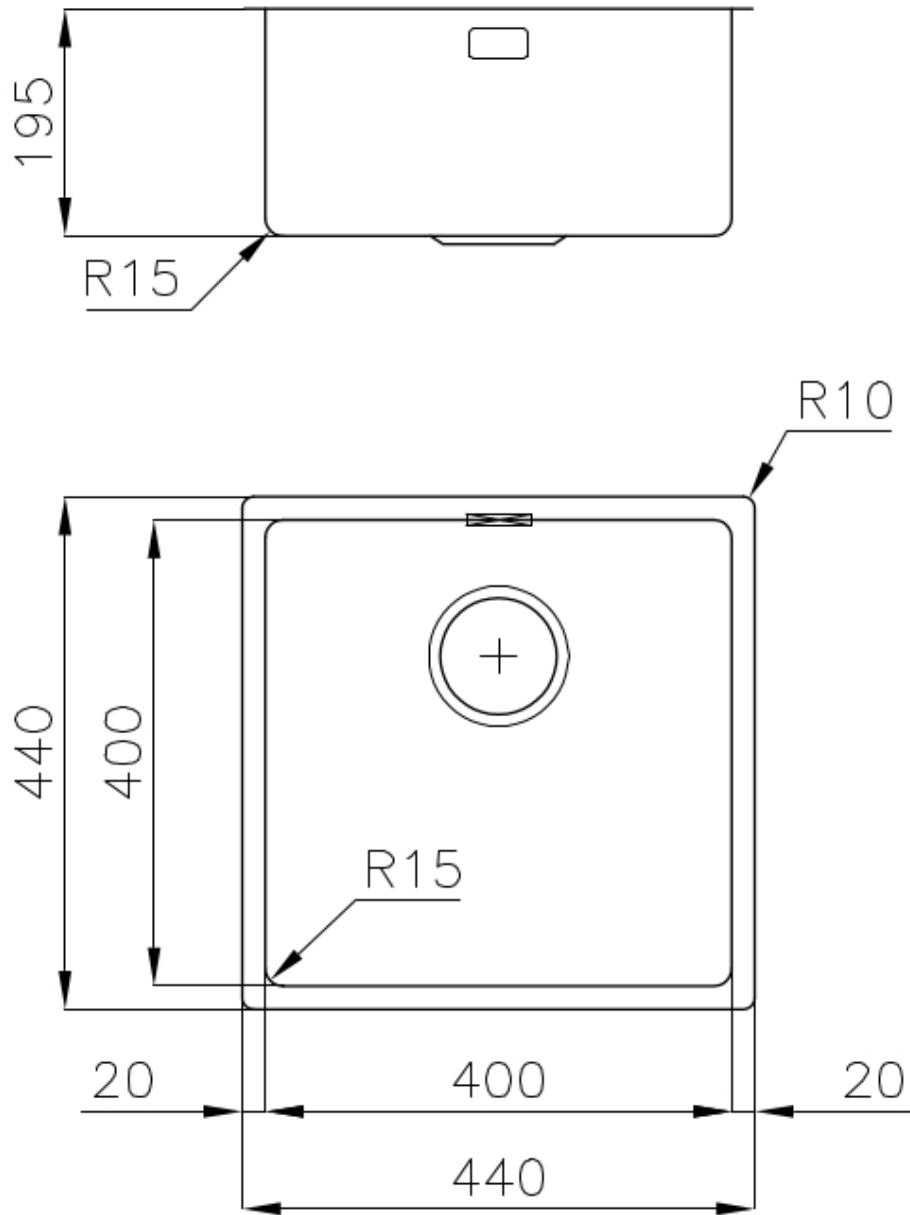

---

Edge/Installation Type Undermount

---

Dimensions 440x440 mm

---

Standard fittings Fixing hooks, gasket, drain, overflow and siphon, boxed packing

---

Mixer holes No standard holes

---

Built-in hole View technical data sheet (for all Flush-mount / Top-mount models and Under-mount models)

---

Drainer No

---

Width 44 cm

---

Bowl dimension 400x400mm

## FEATURES

**Basket 3,5" waste fitting** The drain is equipped with a large 3.5" drain, with the practical basket cap that prevents the discharge of solid parts. The 3.5 "drain allows the use of the Foster waste-disposer, compatible with all models.

## TECHNICAL DATA

Cut out size  
Dimensioni per foratura top