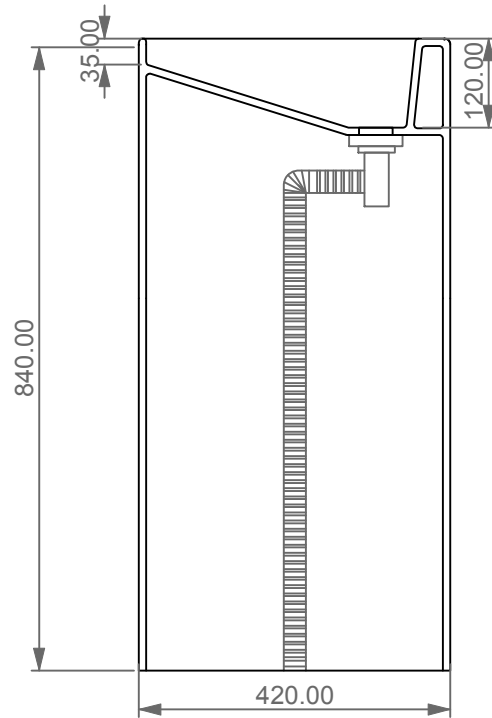

FRONT

SECTION

TOP

**GSG**  
CERAMIC DESIGN

Lavabo Oz a colonna centro stanza  
senza foro (monoforo su richiesta)  
Oz Column Washbasin free standing  
no hole (one hole on request)

Designation  
Lavabo Oz a colonna centro stanza  
senza foro (monoforo su richiesta)  
Oz Column Washbasin free standing  
no hole (one hole on request)

Scale  
1:10

cod. LAOZCOLFS

**GSG**  
CERAMIC DESIGN

This drawing including the respected data may neither be duplicated nor modified nor altered without the consent of GSG Ceramic Design. The use of the data/technical drawings take place at users own risk and under exclusion of any liability of GSG Ceramic Design. The dimensions are not binding; products are subject to changes. Measurement shown may be subjected to small variations or are indicative.