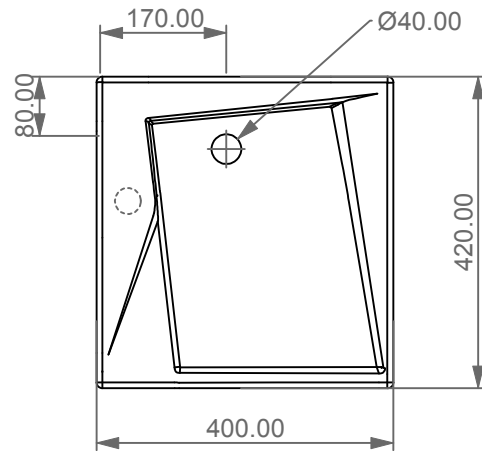

FRONT

SECTION

TOP

**GSG**  
CERAMIC DESIGN

Lavabo Oz a colonna centro stanza  
senza foro (monoforo su richiesta)  
Oz Column Washbasin free standing  
no hole (one hole on request)

Designation  
Lavabo Oz a colonna centro stanza  
senza foro (monoforo su richiesta)  
Oz Column Washbasin free standing  
no hole (one hole on request)

Scale  
1:10

cod. LAOZCOLFS

**GSG**  
CERAMIC DESIGN

This drawing including the respected data may neither be duplicated nor modified nor altered without the consent of GSG Ceramic Design. The use of the data/technical drawings take place at users own risk and under exclusion of any liability of GSG Ceramic Design. The dimensions are not binding; products are subject to changes. Measurement shown may be subjected to small variations or are indicative.