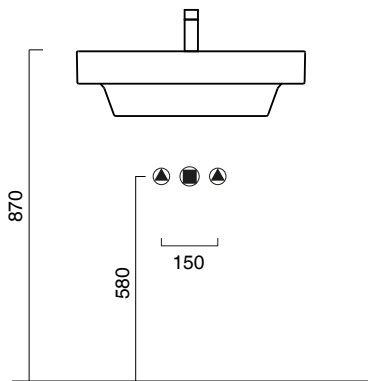

CE EN 14688 - CL20