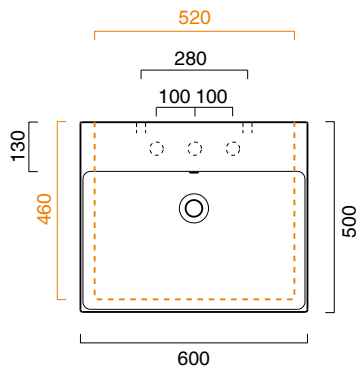

CE EN 14688 - CL20