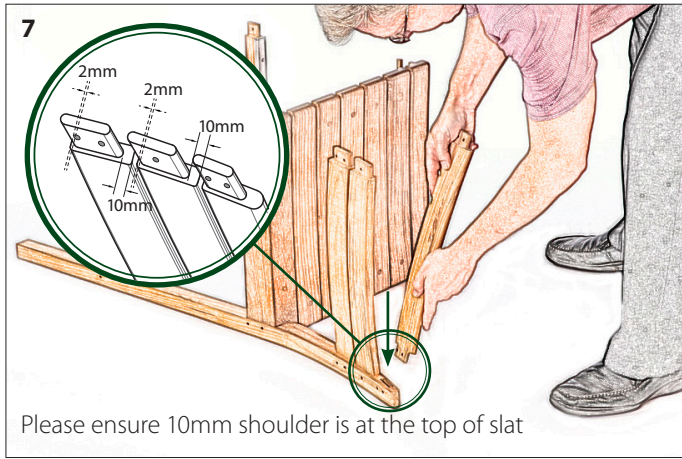

Skin Pack Ref: 3834

2

Tools required – NOT included

3

4

5

6

Bermuda Side Chair & High Chair – Teak