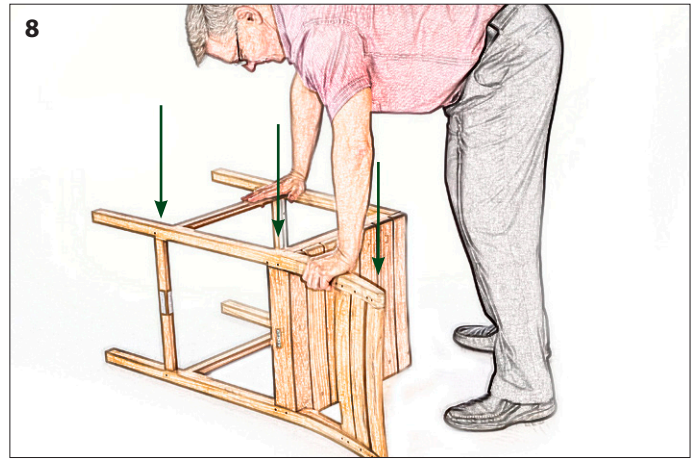

Skin Pack Ref: 3834

2

Tools required – NOT included

3

4

5

6

Bermuda Side Chair & High Chair – Teak