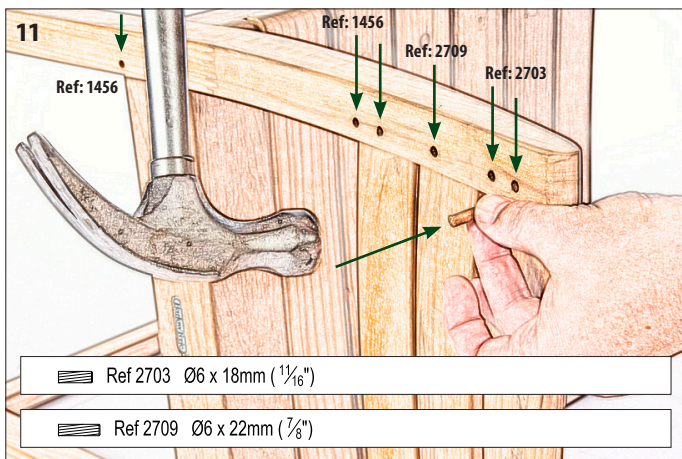

Bermuda Side Chair & High Chair – Teak

1BE / 1BEH

1

Ref: 1220 – x4 Screws – Poz. C/S Stainless Steel (5mm x 50mm)
 Ref: 1268 – x1 Sand Paper (280mm x 230mm)
 Ref: 1002 – x1 Sanding Block (profile)
 Ref: 2703 – x5 Dowels (6mm x 18mm)
 Ref: 2709 – x3 Dowels (6mm x 22mm)
 Ref: 1456 – x18 Dowels (6mm x 27mm)

Skin Pack Ref: 3834

2

Tools required – NOT included

3

4

5

6

Bermuda Side Chair & High Chair – Teak