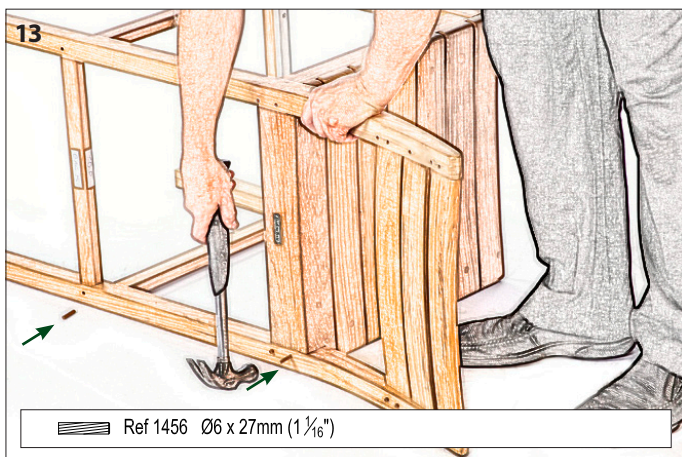

Bermuda Side Chair & High Chair – Teak

1BE / 1BEH

1

Ref: 1220 – x4 Screws – Poz. C/S Stainless Steel (5mm x 50mm)
 Ref: 1268 – x1 Sand Paper (280mm x 230mm)
 Ref: 1002 – x1 Sanding Block (profile)
 Ref: 2703 – x5 Dowels (6mm x 18mm)
 Ref: 2709 – x3 Dowels (6mm x 22mm)
 Ref: 1456 – x18 Dowels (6mm x 27mm)

Skin Pack Ref: 3834

2

Tools required – NOT included

3

4

5

6

Bermuda Side Chair & High Chair – Teak