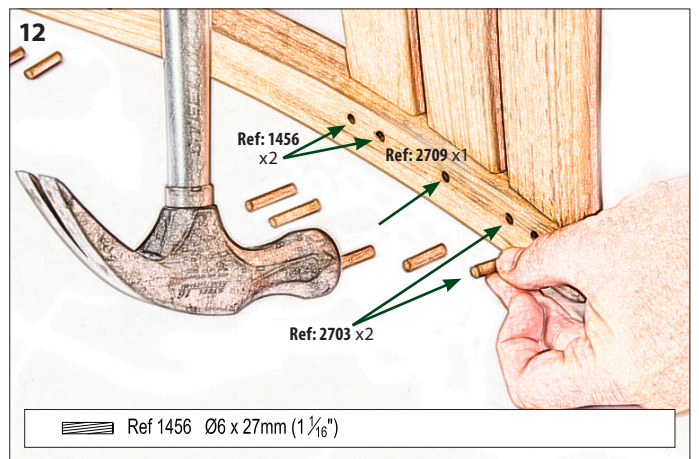

Bermuda Side Chair & High Chair – Teak

1BE / 1BEH

1

Ref: 1220 – x4 Screws – Poz. C/S Stainless Steel (5mm x 50mm)
 Ref: 1268 – x1 Sand Paper (280mm x 230mm)
 Ref: 1002 – x1 Sanding Block (profile)
 Ref: 2703 – x5 Dowels (6mm x 18mm)
 Ref: 2709 – x3 Dowels (6mm x 22mm)
 Ref: 1456 – x18 Dowels (6mm x 27mm)

Skin Pack Ref: 3834

2

Tools required – NOT included

3

4

5

6

Bermuda Side Chair & High Chair – Teak