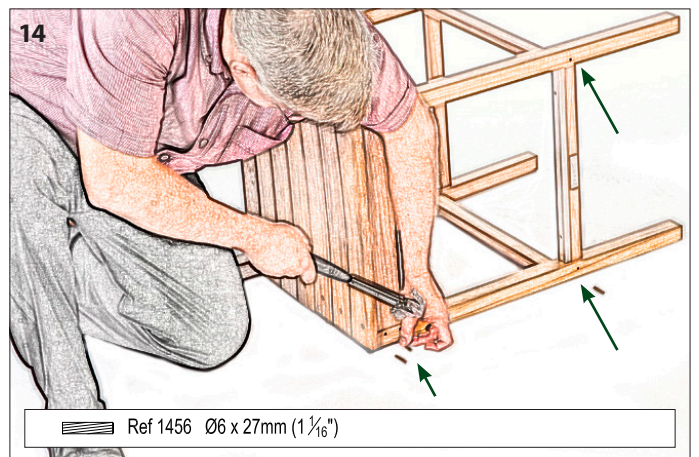

Skin Pack Ref: 3834

2

Tools required – NOT included

3

4

5

6

Bermuda Side Chair & High Chair – Teak