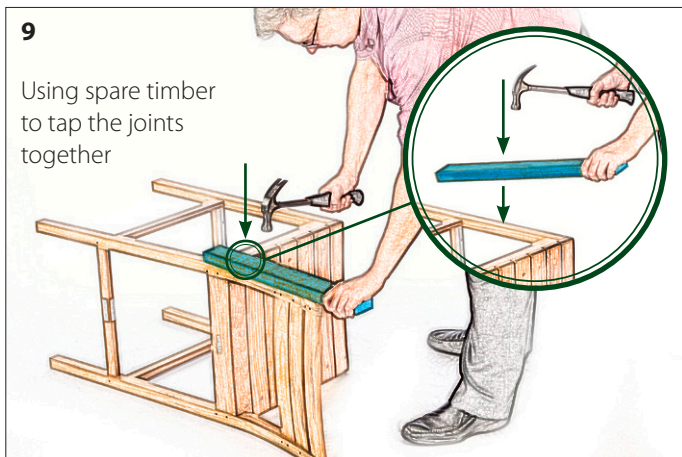

Skin Pack Ref: 3834

2

Tools required – NOT included

3

4

5

6

Bermuda Side Chair & High Chair – Teak