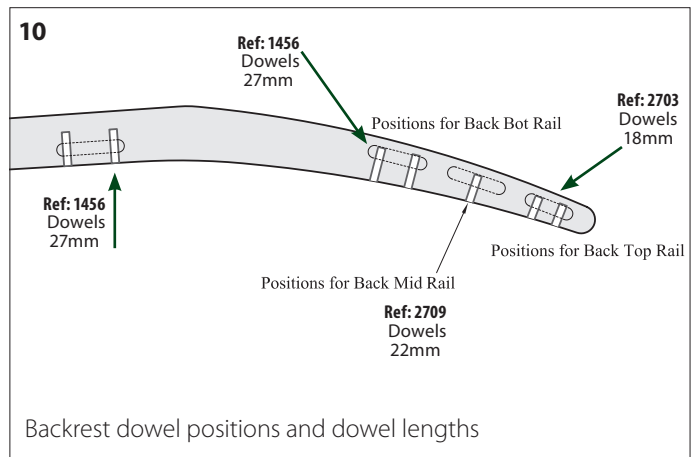

Bermuda Side Chair & High Chair – Teak

1BE / 1BEH

1

Ref: 1220 – x4 Screws – Poz. C/S Stainless Steel (5mm x 50mm)
 Ref: 1268 – x1 Sand Paper (280mm x 230mm)
 Ref: 1002 – x1 Sanding Block (profile)
 Ref: 2703 – x5 Dowels (6mm x 18mm)
 Ref: 2709 – x3 Dowels (6mm x 22mm)
 Ref: 1456 – x18 Dowels (6mm x 27mm)

Skin Pack Ref: 3834

2

Tools required – NOT included

3

4

5

6

Bermuda Side Chair & High Chair – Teak