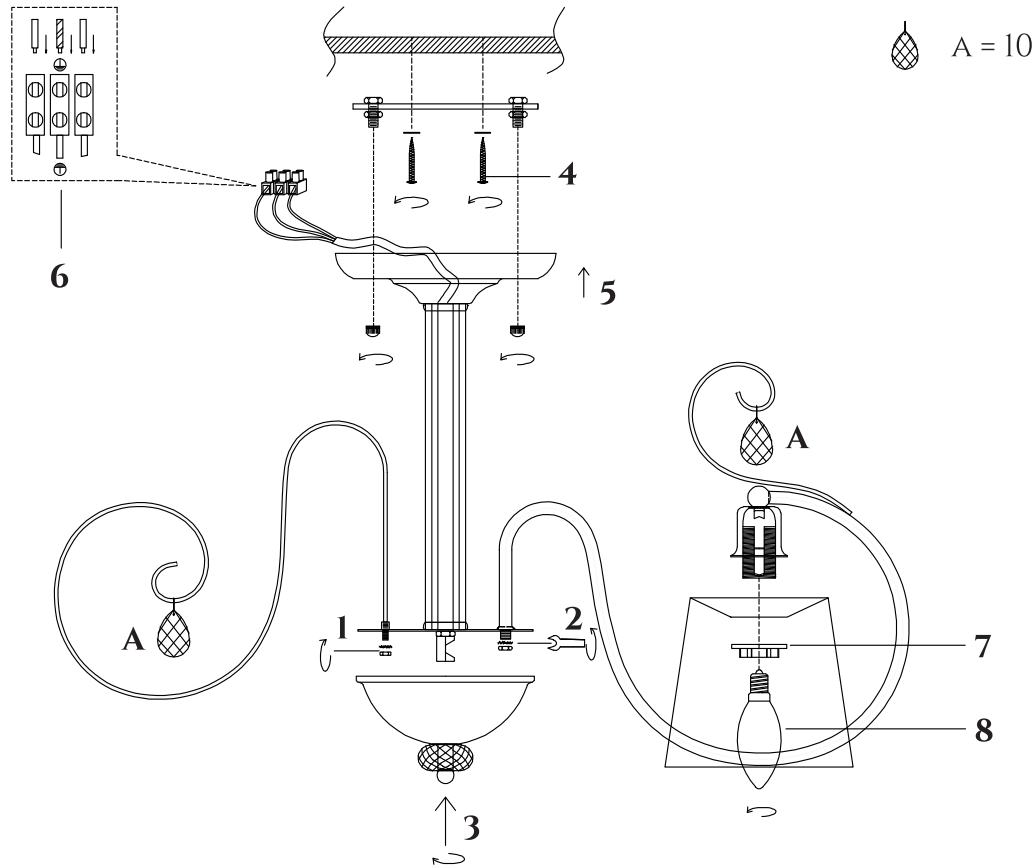

# INSTRUCTION

**MODEL:** FR2020-CL-05-CH  
CHANDELIER

5 X E14 (40W)

FREYA-LIGHT.COM