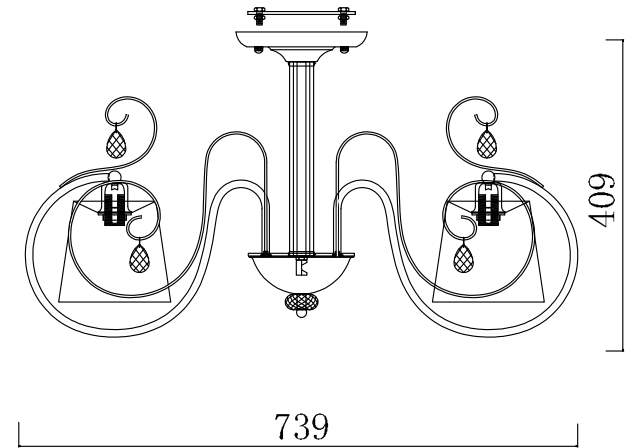

# INSTRUCTION

**MODEL:** FR2020-CL-05-CH  
CHANDELIER

5 X E14 (40W)

FREYA-LIGHT.COM