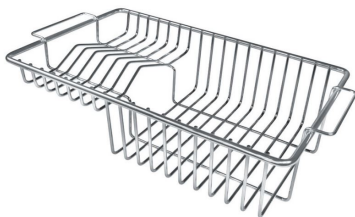

Small radius Bowls with squared shapes with a modern design and an increased capacity, for a minimal aesthetics connected with an extreme practicity.

TECHNICAL DATA

OPTIONAL ACCESSORIES

Cestello inox 8612 000

Glass chopping board 8631 300

HPDE Chopping board 8657 001

HPDE Twin chopping board 8644 101

Iroko-wood chopping board with stainless steel colander 8644 042

Iroko-wood sliding chopping board 8644 041

Iroko-wood twin chopping board 8644 004

Stainless steel colander 8154 000

Stainless steel plate rack 8100 154

Stainless steel plate rack 8100 201

Stainless steel plate rack 8100 303

White bowl 8153 100

Graters kit with ring-holder and food collection tray 8159 101