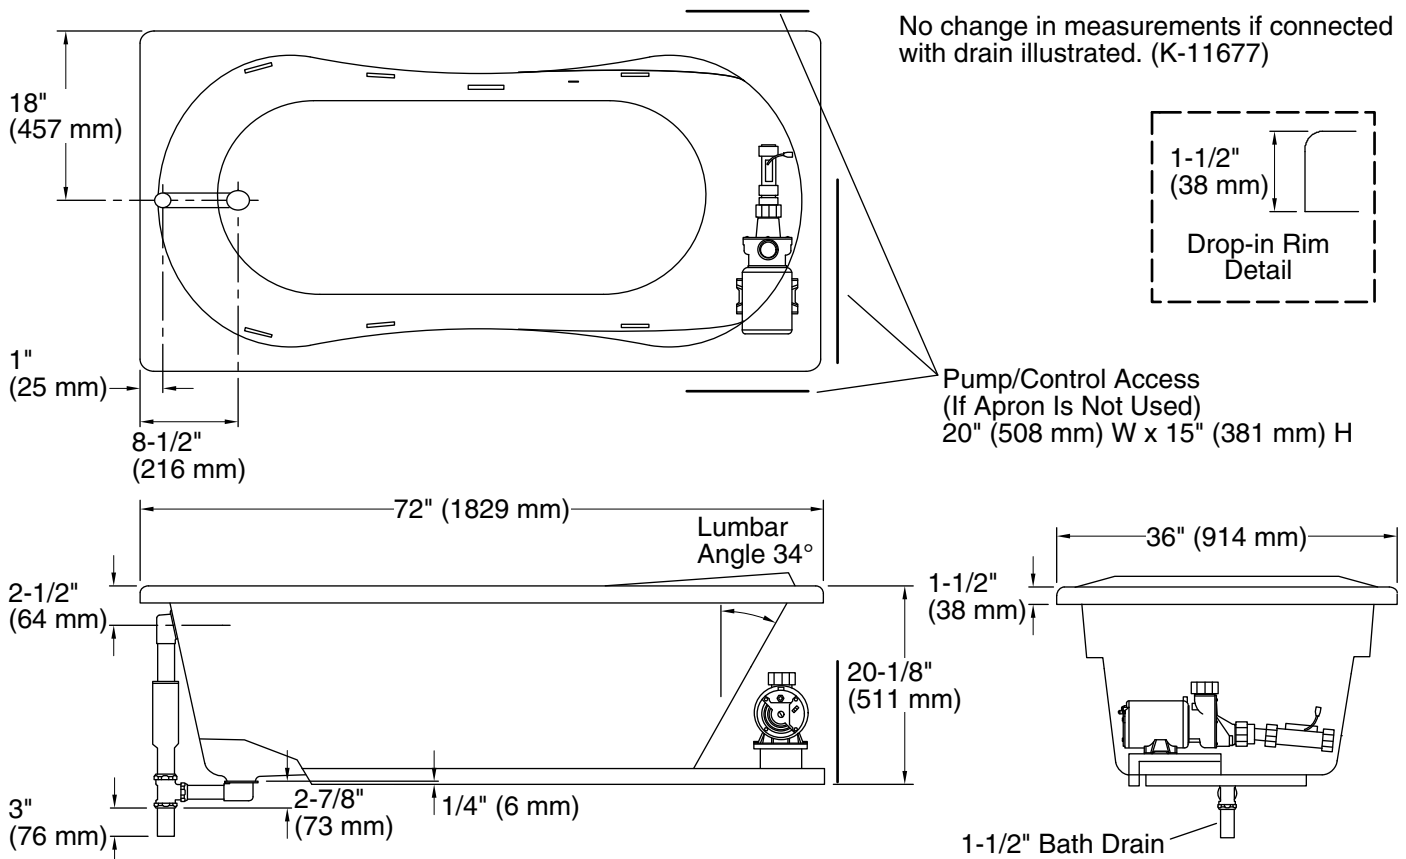

Required Electrical Service

Two dedicated circuits required, protected with Class A Ground-Fault Circuit-Interrupter (GFCI). Outside North America, this device may be known as a Residual Current Device (RCD).

Pump: 120 V, 15 A, 60 Hz
Heater: 120 V, 15 A, 60 Hz

Technical Information

All product dimensions are nominal.

Installation: Drop-in
Drain location: End
Basin area, bottom: 55" x 21" (1397 mm x 533 mm)
Basin area, top: 65" x 26" (1651 mm x 660 mm)
Weight: 71 lbs (32.2 kg)
Minimum floor load: 39 lbs/ft² (190.4 kg/m²)
Water depth: 15" (381 mm)
Water capacity: 72 gal (272.5 L)
Cutout: Drop-in, 70-1/2" x 34-1/2" (1791 mm x 876 mm)
Electrical component rating: Pump: 120 V, 7.5 A, 60 Hz
Heater: 120 V, 12.5 A, 60 Hz, 1500 W
Pump speed: Single

Notes

Measure your actual product for rough-in details. Install this product according to the installation instructions.

The hot water supply should be 70% of the capacity of the bath or greater. Installations will vary.

Bath may require shimming if installing an apron.