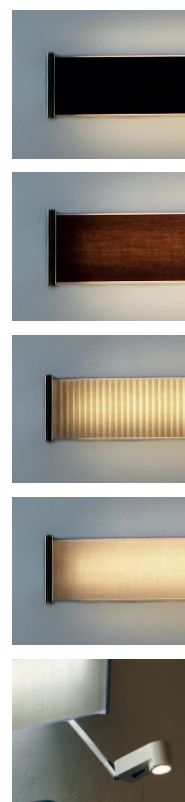

Продажа дизайнерской мебели,
света и аксессуаров
по всей России

8 (800) 500-70-36
hello@barcelona-design.ru
www.barcelona-design.ru

CONTINUA

Christophe Mathieu, 2010

Extruded anodized aluminium structure and polycarbonate profile that allows exchanging of diffusers of different texture. Chromed aluminium side over.

Structure

- ☐ Transparent-chrome

Diffuser

- ☐ White linen
- ☐ Tobacco
- ☐ Natural
- ☐ Black

A

- 32,5 cm 2G11 18W
- 60,5 cm T5 14/24W
- 90,5 cm T5 21/39W
- 120,5 cm T5 28/54W
- 150,5 cm T5 35/49/80W

Continua

Continua + Ledtube

Continua + Ledpipe

Joint kit

IP44