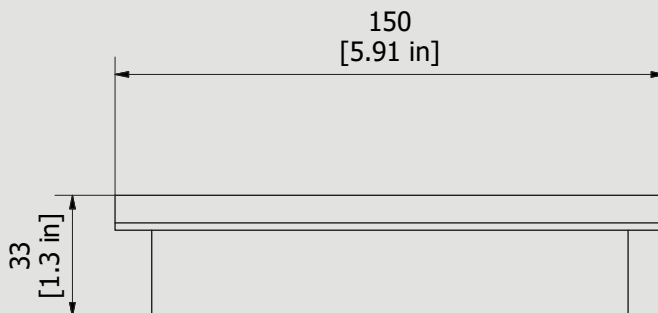

150 x 190 x 98 mm

Weight

0.4 kg

Finishes

- **CC** CHROME
- **CF** BLACK CHROME
- **OO** GOLD
- **BB** ANTIQUE BRONZE
- **SS** BRUSHED NICKEL
- **CS** BRUSHED BLACK CHROME
- **BO** MATT WHITE
- **NP** MATT BLACK
- **IS** BRUSHED PALE GOLD
- **OS** BRUSHED GOLD
- **II** PALE GOLD
- **RR** ANTIQUE COPPER
- **RS** ROSE GOLD
- **ON** NATURAL BRASS
- **SR** BRUSHED ROSE GOLD
- **PL** PLATINUM

Dimensions

Cartridge

Hoses

Aerator

Flow Rate (+/-10%)

1 BAR

2 BAR

3 BAR