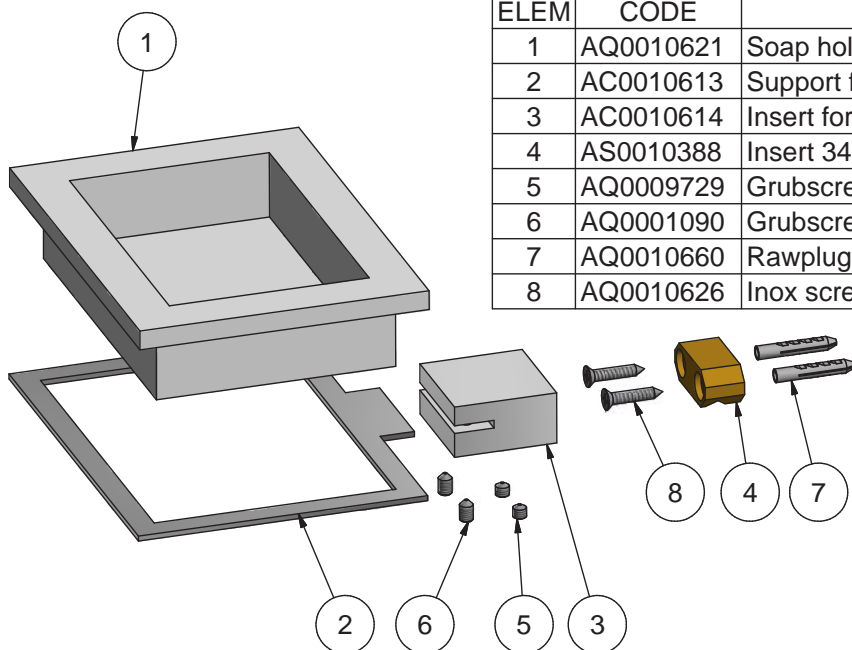

Dimensions

Cartridge

Hoses

Aerator

Flow Rate (+/-10%)

1 BAR

2 BAR

3 BAR

IB RUBINETTI

Parts list			
ELEM	CODE	DESCRIPTION	QT
1	AQ0010621	Soap holder 150x110x33	1
2	AC0010613	Support for soap holder 140x132x2	1
3	AC0010614	Insert for soap holder 39.8x19.9x38.9	1
4	AS0010388	Insert 34.8x14.8x15	1
5	AQ0009729	Grubscrew M5x5 p.c.	2
6	AQ0001090	Grubscrew M5x8 p.c.	2
7	AQ0010660	Rawplug Ø8	2
8	AQ0010626	Inox screw 4.5x50	2