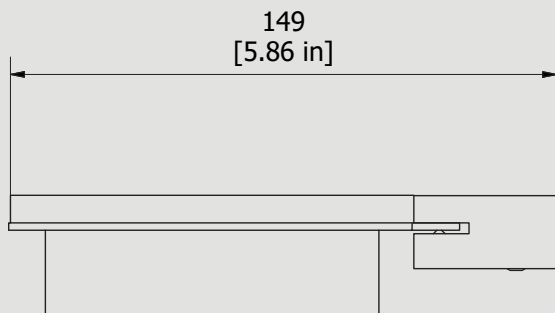

150 x 190 x 98 mm

Weight

0.4 kg

Finishes

- **CC** CHROME
- **CF** BLACK CHROME
- **OO** GOLD
- **BB** ANTIQUE BRONZE
- **SS** BRUSHED NICKEL
- **CS** BRUSHED BLACK CHROME
- **BO** MATT WHITE
- **NP** MATT BLACK
- **IS** BRUSHED PALE GOLD
- **OS** BRUSHED GOLD
- **II** PALE GOLD
- **RR** ANTIQUE COPPER
- **RS** ROSE GOLD
- **ON** NATURAL BRASS
- **SR** BRUSHED ROSE GOLD
- **PL** PLATINUM

Dimensions

Cartridge

Hoses

Aerator

Flow Rate (+/-10%)

1 BAR

2 BAR

3 BAR