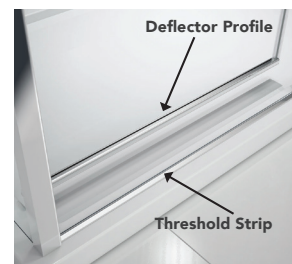

LOW LEVEL ACCESS SLIDING DOOR

FEATURES & BENEFITS

- No Bottom rollers
- NEW bottom glide system
- Easy-fit system
- Push button door release for easy clean
- Adjustable fin seal for increased water retention
- Threshold strip just 6mm high

Note: Products are handed due to bottom guide and no bottom profile

Handle

| Size | Adjustment (Min-Max) | Handed | Order Code |
|------|----------------------|--------|------------|
| 1000 | 950-990 | Left | MBLA1000L |
| 1000 | 950-990 | Right | MBLA1000R |
| 1200 | 1150-1190 | Left | MBLA1200L |
| 1200 | 1150-1190 | Right | MBLA1200R |
| 1400 | 1350-1390 | Left | MBLA1400L |
| 1400 | 1350-1390 | Right | MBLA1400R |
| 1700 | 1650-1690 | Left | MBLA1700L |
| 1700 | 1650-1690 | Right | MBLA1700R |

| Size | A | B |
|------|-----|-----|
| 1000 | 365 | 435 |
| 1200 | 465 | 535 |
| 1400 | 565 | 635 |
| 1700 | 565 | 935 |

Configuration

A = Door Opening
B = Fixed Panel

| Optional Side Panel (Reversible) | | |
|----------------------------------|---------|----------|
| 700 | 670-690 | MBSP700 |
| 760 | 730-750 | MBSP760 |
| 800 | 770-790 | MBSP800 |
| 900 | 870-890 | MBSP900 |
| 1000 | 970-990 | MBSP1000 |

Low Level Sliding Door

Slimline Threshold

Push Release

Bottom Guide