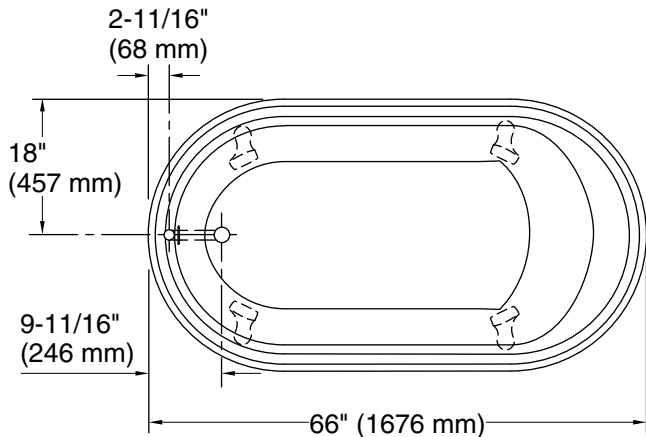

#### Technical Information

All product dimensions are nominal.

Installation:	Freestanding
Drain location:	End
Basin area, bottom:	47-1/2" x 25" (1207 mm x 635 mm)
Basin area, top:	55" x 29" (1397 mm x 737 mm)
Weight:	350 lbs (158.8 kg)
Minimum floor load:	57 lbs/ft <sup>2</sup> (278.3 kg/m <sup>2</sup> )
Water depth:	12-5/8" (321 mm)
Water capacity:	64 gal (242.3 L)