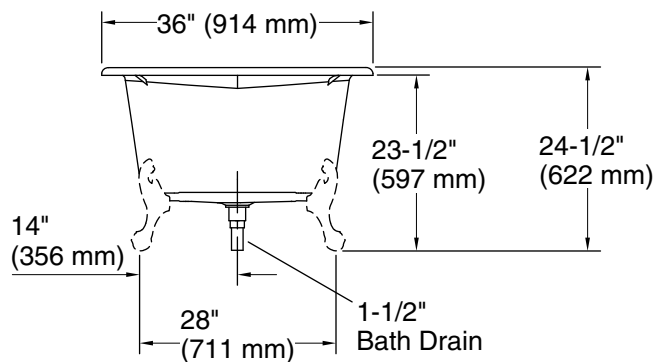

#### Technical Information

All product dimensions are nominal.

Installation:	Freestanding
Drain location:	End
Basin area, bottom:	47-1/2" x 25" (1207 mm x 635 mm)
Basin area, top:	55" x 29" (1397 mm x 737 mm)
Weight:	350 lbs (158.8 kg)
Minimum floor load:	57 lbs/ft <sup>2</sup> (278.3 kg/m <sup>2</sup> )
Water depth:	12-5/8" (321 mm)
Water capacity:	64 gal (242.3 L)