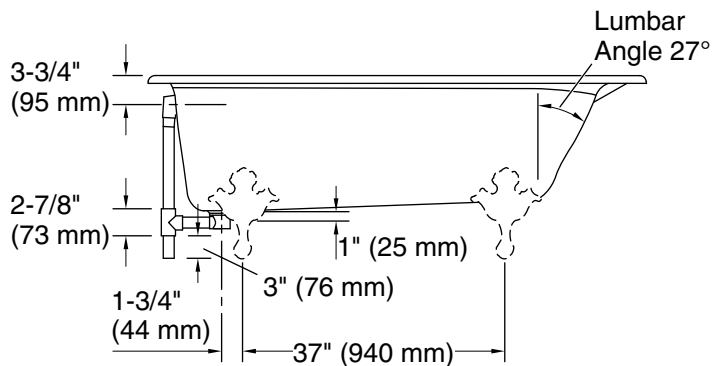

#### Technical Information

All product dimensions are nominal.

Installation:	Freestanding
Drain location:	End
Basin area, bottom:	47-1/2" x 25" (1207 mm x 635 mm)
Basin area, top:	55" x 29" (1397 mm x 737 mm)
Weight:	350 lbs (158.8 kg)
Minimum floor load:	57 lbs/ft <sup>2</sup> (278.3 kg/m <sup>2</sup> )
Water depth:	12-5/8" (321 mm)
Water capacity:	64 gal (242.3 L)