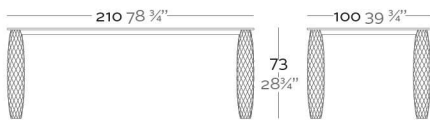

VASES Table 210x100
VASES Mesa 210x100

ReferenceX, for example 0000A ReferenciaX, ejemplo 0000A.

* A: BASIC R: AUTORRIEGO F: LACADO W:LUZ L: LEDS B: FULL WHITE G: GLASS