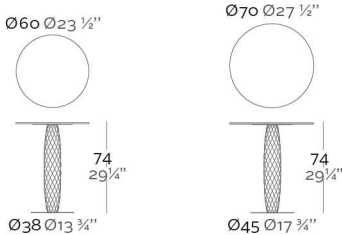

VASES Round Table
VASES Mesa Redonda

REFERENCE*

REFERENCIA*

47073

47073F

47074

47074F

ReferenceX, for example 0000A ReferenciaX, ejemplo 0000A.

* A: BASIC R: AUTORRIEGO F: LACADO W:LUZ L: LEDS B: FULL WHITE G: GLASS

FINISHES ACABADOS

COLOURS COLORES

BASIC