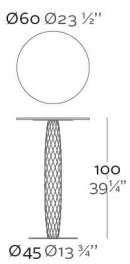

VASES Round High Table
VASES Mesa Alta Redonda