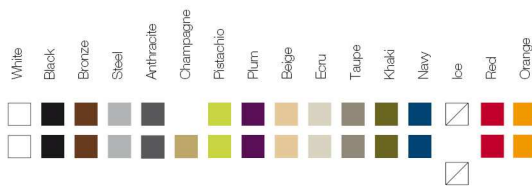

2 l.  
½ gal

36 1/4"

VASES Nano Pot  
VASES Nano Maceta

FINISHES ACABADOS

COLOURS COLORES

BASIC

LACQUERED / LACADO

WHITE LED / LED BLANCO