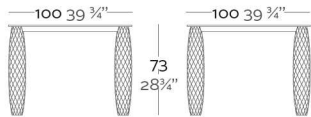

VASES Table 100x100
VASES Mesa 100x100

ReferenceX, for example 0000A

ReferenciaX, ejemplo 0000A.

* A: BASIC R: AUTORRIEGO F: LACADO W:LUZ L: LEDS B: FULL WHITE G: GLASS