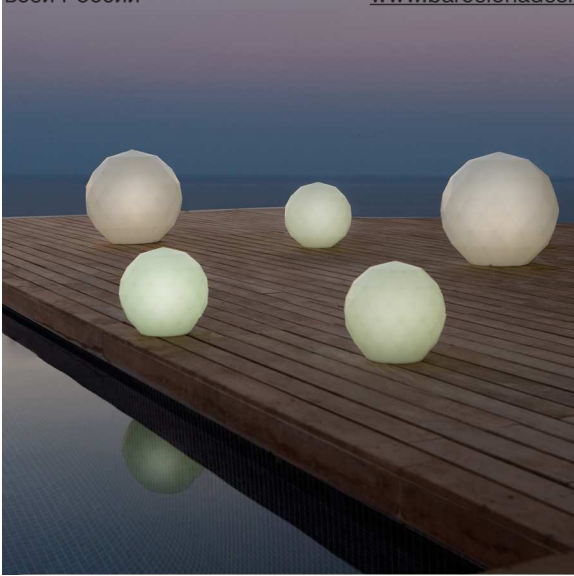

Продажа дизайнерской мебели,
света и аксессуаров
по всей России

8 (800) 500-70-36
hello@barcelonadesign.ru
www.barcelonadesign.ru

VASES LAMPARAS 40

DESCRIPTION DESCRIPTION

Made in resin of polyethylene by rotational moulding. 100% Recyclable. Item suitable for indoor and outdoor use. Available in different finishes.

Fabricada en resina de polietileno mediante moldeo rotacional con doble pared 100% Reciclable. Apto para exterior e interior. Disponible en varios acabados.

WEIGHT PESO 1,8 Kg.

INCLUDE INCLUYE

Finished RGB LED: Colour changes of remote control.

LED RGB: Mando a distancia para cambio de color de la luz.

OPTIONS OPCIONES

Kit Ceiling Holder.
Finished Light: Possibility of transparent cable and switch only for indoor.

Kit Soporte Colgante.
Acabado Luz: Posibilidad de cable transparente e interruptor solo para interior.

REFERENCE* REFERENCIA*

48040W

48040L

Ø40 Ø15 ¾"

VASES Lamp
VASES Lámpara

ReferenceX, for example 0000A ReferenciaX, ejemplo 0000A.

* A: BASIC R: AUTORRIEGO F: LACADO W:LUZ L:LEDS B: FULL WHITE G: GLASS

FINISHES ACABADOS

COLOURS COLORES

LIGHT / LUZ, LED RGB, LED DMX, BATTERY BATERIA

Type plug available Tipo de plug disponible

UL / ELECTRICAL COMPONENTS

The electrical components that make up the products from Vondom are all UL listed for Wet/Outdoor use under the following 4 UL certificates:

- Bulb: BULB-26W-E175761
- Cable: CABLE-E313867
- Insulated Tubing: EXTRUDED_INSULATING_E203950
- Lamp Holder: LAMPHOLDER-E165669

Details for the UL certificates can be found on the UL website and any purchased lamps will have UL stickers documenting the certification.