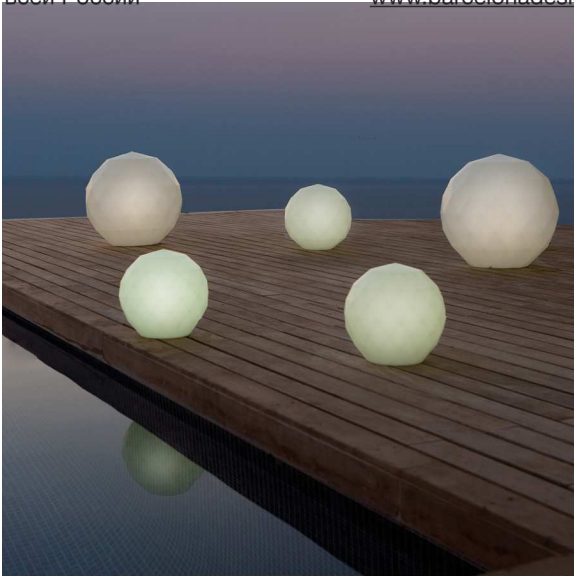

8 (800) 500-70-36  
hello@barcelonadesign.ru  
www.barcelonadesign.ru

VASES LAMPARAS 6o

DESCRIPTION DESCRIPTION

Made in resin of polyethylene by rotational moulding. 100% Recyclable. Item suitable for indoor and outdoor use. Available in different finishes.