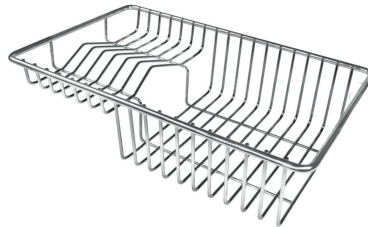

Deep bowls This bowls reach an important depth, over 20 cm, thanks to the advanced production technology, that can be offer great capieny and practicity in all the washing operations.

Diamond-shape bottom The draining of water is an important feature in a sink, and it's always taken good care of in Foster products. In the bent-welded sinks, which would have a flat bottom, the proper draining is guaranteed by the elegant beveling, which helps the water flow.

Small radius Bowls with squared shapes with a modern design and an increased capacity, for a minimal aesthetics connected with an extreme practicity.

Glass chopping board 8631 300

HPDE Chopping board 8657 001

HPDE Twin chopping board 8644 101

Iroko-wood chopping board with stainless steel colander 8644 042

Iroko-wood sliding chopping board 8644 041

Stainless steel basket 8611 000

Stainless steel plate rack 8100 201

Stainless steel plate rack 8100 303

White bowl 8153 100

Graters kit with ring-holder and food collection tray 8159 101

Stainless steel perforated tray 8151 000

WARNING:

The accessories 8159101, 8100303,8151000 are only usable in combination with 8644101