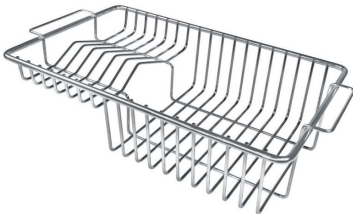

Deep bowls This bowls reach an important depth, over 20 cm, thanks to the advanced production technology, that can be offer great capieny and practicity in all the washing operations.

Diamond-shape bottom The draining of water is an important feature in a sink, and it's always taken good care of in Foster products. In the bent-welded sinks, which would have a flat bottom, the proper draining is guaranteed by the elegant beveling, which helps the water flow.

Small radius Bowls with squared shapes with a modern design and an increased capacity, for a minimal aesthetics connected with an extreme practicity.

Glass chopping board 8631 300

HPDE Chopping board 8657 001

HPDE Twin chopping board 8644 101

Iroko-wood chopping board with stainless steel colander 8644 042

Iroko-wood sliding chopping board 8644 041

Stainless steel basket 8611 000

Stainless steel plate rack 8100 201

Stainless steel plate rack 8100 303

White bowl 8153 100

Graters kit with ring-holder and food collection tray 8159 101

Stainless steel perforated tray 8151 000

WARNING:

The accessories 8159101, 8100303,8151000 are only usable in combination with 8644101