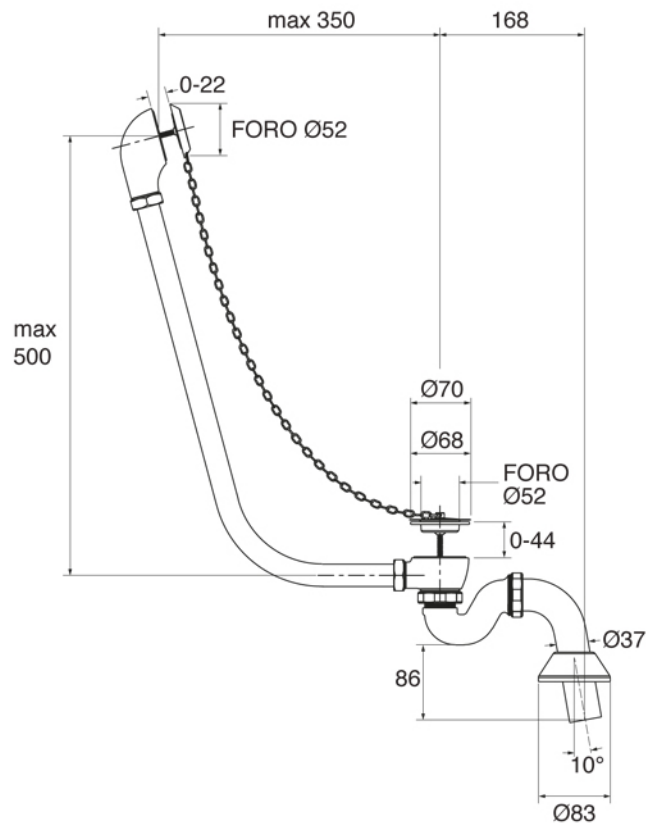

Rim detail

CAST IRON BATHTUB Collection	
Code	Description
9134	Cast iron bathtub 1780x800 (Kg. 182 - Lt. 240) Without tap holes, external unfinished
103	External painting External painting White
105	External painting RAL

Verona - Italy
 tel. +39 045 8006917
 fax. +39 045 8020111
 gentry-home.com

CAST IRON BATHTUB Collection	
Code	Description
0190-C 0191-I/N/O/OR 0191-B/ND/R	<p>Exposed bath waste with drain stopper chain and overflow with exposed pipes for floor connector and siphon</p> <p>Chrome Incalux, Nickel, Dark Gold, Rose Gold Bronze, Dark Nickel, Copper</p>