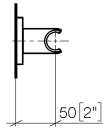

28 050 980

● rosette 60 x 60 mm

Fits: IMO, MEM, CL.1, CYO

	Dark Chrome	28 050 980-19
	Chrome	28 050 980-00
	Brushed Platinum	28 050 980-06
	Platinum	28 050 980-08
	Brushed Light Gold	28 050 980-27
	Brushed Durabronze (23kt Gold)	28 050 980-28
	Matte Black	28 050 980-33
	Brushed Champagne (22kt Gold)	28 050 980-46
	Champagne (22kt Gold)	28 050 980-47
	Brushed Chrome	28 050 980-93
	Brushed Dark Platinum	28 050 980-99

28 050 980

mm [inches]

28 050 980

**Product version from 3/2/2021**

Parts for other finishes can be found here: [Chrome](#)