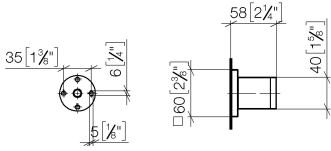

28 050 980

● rosette 60 x 60 mm

Fits: IMO, MEM, CL.1, CYO

	Dark Chrome	28 050 980-19
	Chrome	28 050 980-00
	Brushed Platinum	28 050 980-06
	Platinum	28 050 980-08
	Brushed Light Gold	28 050 980-27
	Brushed Durabronze (23kt Gold)	28 050 980-28
	Matte Black	28 050 980-33
	Brushed Champagne (22kt Gold)	28 050 980-46
	Champagne (22kt Gold)	28 050 980-47
	Brushed Chrome	28 050 980-93
	Brushed Dark Platinum	28 050 980-99

28 050 980

mm [inches]

28 050 980

**Product version from 3/2/2021**

Parts for other finishes can be found here: [Chrome](#)