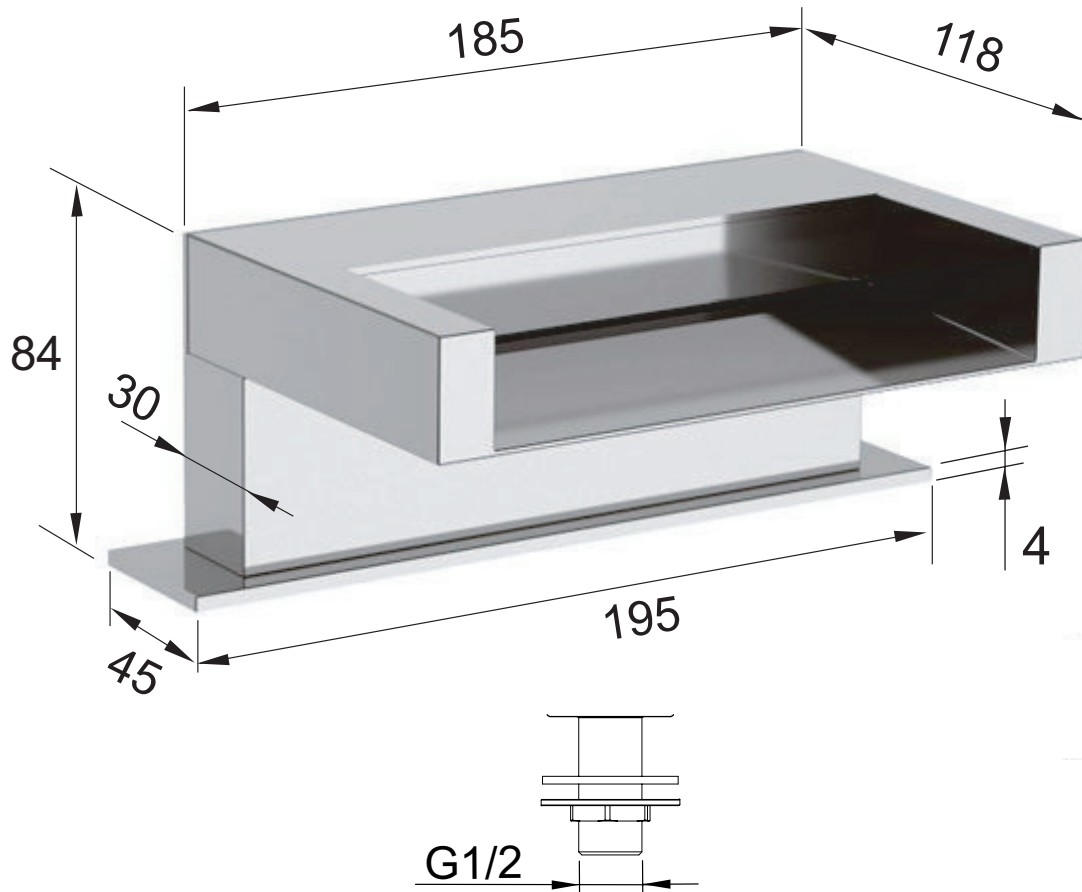

DANIEL

SCHEDA TECNICA TECHNICAL FEATURES

ART. COD.

C4705Q

MATERIALI / MATERIALS

OTTONE CROMATO / CHROME PLATED BRASS

CROMATURA / CHROME PLATING

UNI EN 248