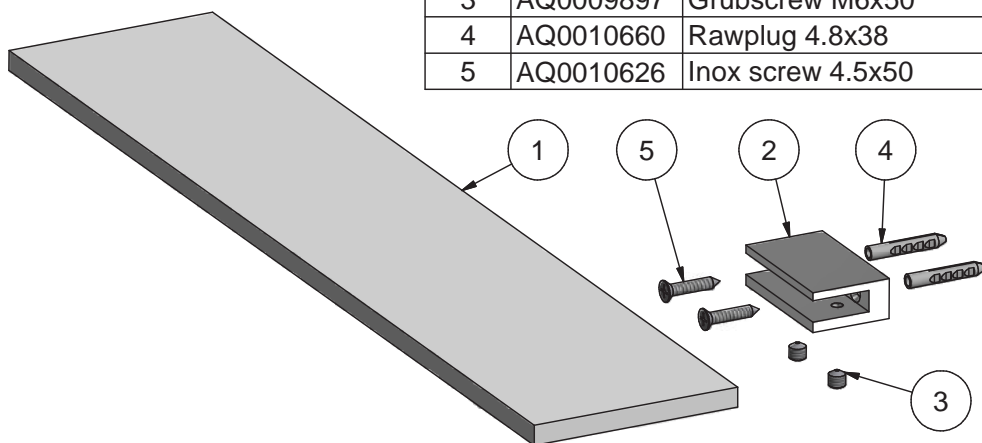

Dimensions

Cartridge

Hoses

Aerator

Flow Rate (+/-10%)

1 BAR

2 BAR

3 BAR

IB RUBINETTI

Parts list			
ELEM	CODE	DESCRIPTION	QT
1	AQ0010566	Shelf 400x80x7.5	1
2	AS0010545	Insert for shelf 30x51x15	1
3	AQ0009897	Grubscrew M6x50	2
4	AQ0010660	Rawplug 4.8x38	2
5	AQ0010626	Inox screw 4.5x50	2