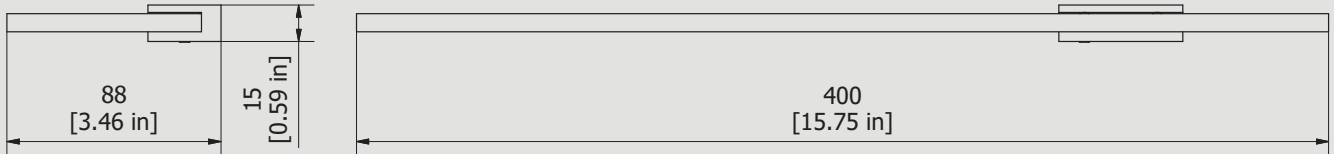

175 x 125 x 90 mm

Weight

0.4 kg

Finishes

- **CC**
CHROME
- **CF**
BLACK CHROME
- **OO**
GOLD
- **BB**
ANTIQUE BRONZE
- **SS**
BRUSHED NICKEL
- **CS**
BRUSHED BLACK CHROME
- **BO**
MATT WHITE
- **NP**
MATT BLACK
- **IS**
BRUSHED PALE GOLD
- **OS**
BRUSHED GOLD
- **II**
PALE GOLD
- **RR**
ANTIQUE COPPER
- **RS**
ROSE GOLD
- **ON**
NATURAL BRASS
- **SR**
BRUSHED ROSE GOLD
- **PL**
PLATINUM

Dimensions

Cartridge

Hoses

Aerator

Flow Rate (+/-10%)

1 BAR

2 BAR

3 BAR