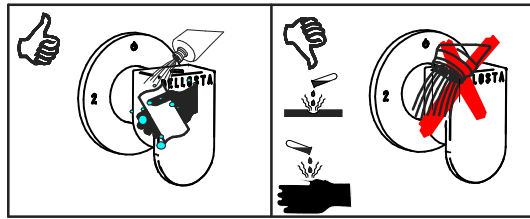

i RICAMBI / SPARE PARTS

baby-s

ISTRUZIONI DI INSTALLAZIONE / INSTALLATION INSTRUCTION

ART. 7203/2/1 - 7203/2/1/E
ART. 7203/3/1 - 7203/3/1/E
ART. 7203/4/1 - 7203/4/1/E

PER INSTALLAZIONE INCASSO VEDI ISTRUZIONI 724014 PER 2OUT, 724015 PER 3OUT, 724016 PER 4OUT
FOR BUILT-IN PARTS, SEE INSTRUCTIONS 724014 FOR 2OUT, 724015 FOR 3OUT, 724016 FOR 4OUT

- Use **neutral detergents**, avoiding to spray directly on taps to avoid residual infiltration
- **Avoid** contact with acid or abrasive products
- **Rinse** with water and **always dry** with a clean cloth to avoid residue of detergent
- Perform a **periodic cleaning** to prevent limestone deposits