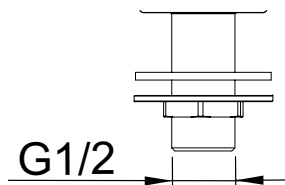

DANIEL

SCHEDA TECNICA TECHNICAL FEATURES

ART. COD.

F4705Q

MATERIALI / MATERIALS

OTTONE CROMATO / CHROME PLATED BRASS

CROMATURA / CHROME PLATING

UNI EN 248