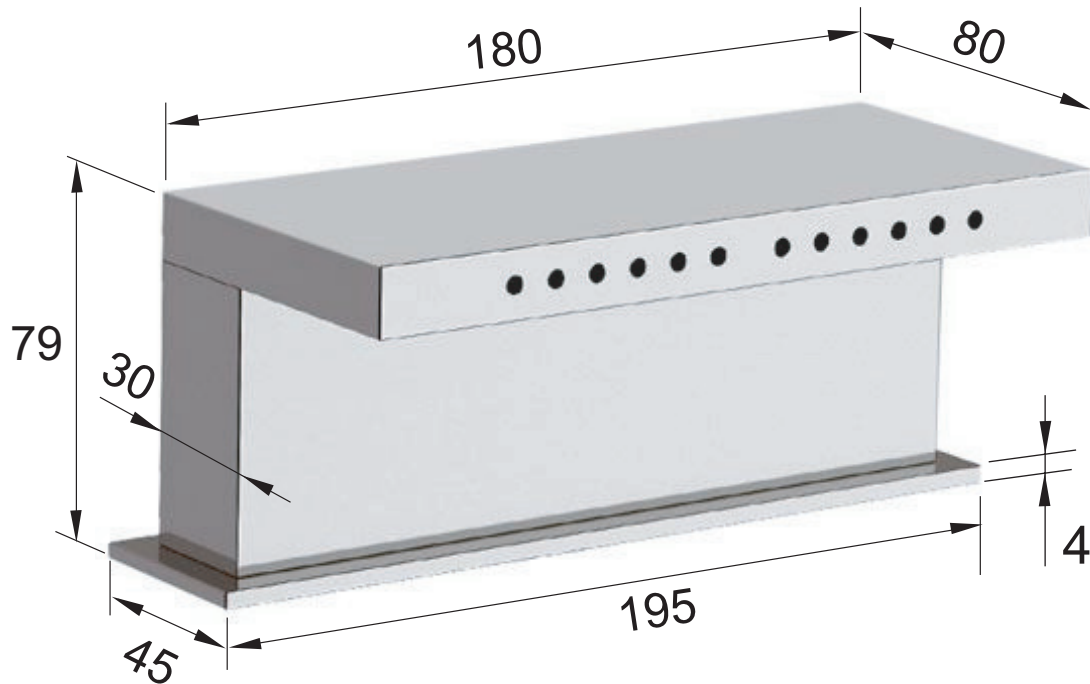

DANIEL

SCHEDA TECNICA TECHNICAL FEATURES

ART. COD.

F4705Q

MATERIALI / MATERIALS

OTTONE CROMATO / CHROME PLATED BRASS

CROMATURA / CHROME PLATING

UNI EN 248