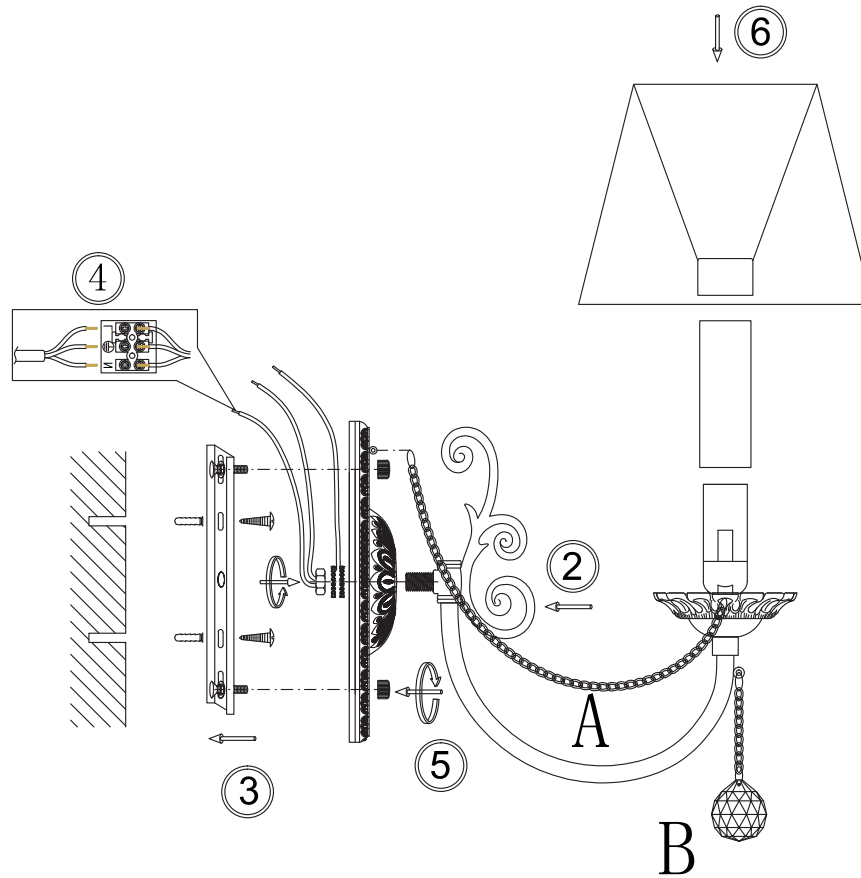

FREYA
TRADITION OF QUALITY

INSTRUCTION

MODEL: FR2759-WL-01-W
SCONCE

OFF

ON

1 X E14 (40W)

FREYA-LIGHT.COM